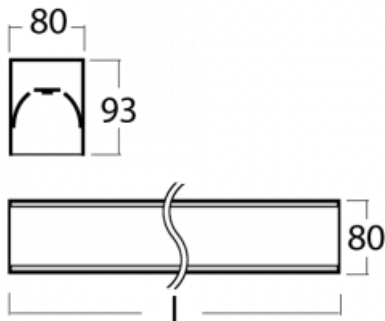

Technical drawing