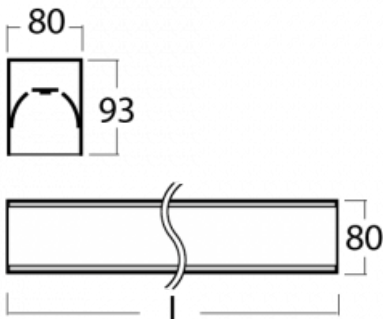

Luminaire

Lina80-S

05S-200I-10GED/830, W

Lina80-S luminaires are available in recessed, surface, suspended or wall mounted versions, including the illuminated corner segments. Lina80-S system luminaire can be used to create different shapes or long lines, with special joints that prevent any light to shine through, creating thus a seamless visual effect, suitable for small offices as well as big halls.

Technical drawing

Type of installation	Recessed, Surface, Wall mounted, Suspended, 3 circuit track
Light distribution	Direct
Luminaire shape	Linear
Colour of the luminaires	White
Material	Aluminium
Lifetime	L90/B50 60 000 hours
Warranty	5 years
Description of luminaires	Luminaire recessed/surface/wall mounted/suspended/3 circuit track
Dimensions (l × w × h mm)	561 mm × 80 mm × 93 mm
Light source	LED MODUL
DIR optical system	Microprisma
Luminous flux*	450 lm
Colour Temperature	3000 K warm white
Luminous efficacy	115 lm/W
MacAdam Light source	2
Colour rendering index	80
UGR max. X=4H Y=8H, ρ=70,50,20	16.6

00-00300, N
 wire suspension
 2000mm

00-00301, N
 wire suspension
 4000mm

00-00302, N
 wire suspension
 6000mm

00-00354, W
 cable 5x0,75 1000mm,
 white

00-00355, W
 cable 5x0,75 2000mm,
 white

00-00356, W
 cable 5x0,75 4000mm,
 white

00-00357, W
 cable 5x0,75 6000mm,
 white

00-00363, K
 cable 5x1,5 2000mm

00-00364, K
 cable 5x1,5 4000mm

00-00365, K
 cable 5x1,5 6000mm

00-00366, K
 cable 7x0,75 2000mm

00-00367, K
 cable 7x0,75 4000mm

00-00368, K
 cable 7x0,75 6000mm