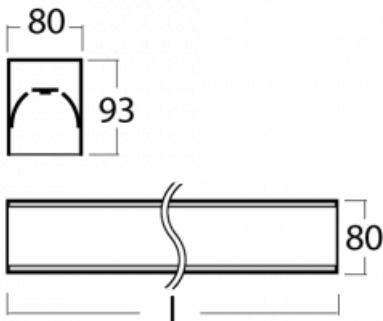

Luminaire

Lina80-S

05S-200I-10GED/830, B

EPD[®]

Lina80-S luminaires are available in recessed, surface, suspended or wall mounted versions, including the illuminated corner segments. Lina80-S system luminaire can be used to create different shapes or long lines, with special joints that prevent any light to shine through, creating thus a seamless visual effect, suitable for small offices as well as big halls.

Technical drawing

Type of installation	Recessed, Surface, Wall mounted, Suspended, 3 circuit track
Light distribution	Direct
Luminaire shape	Linear
Colour of the luminaires	Black
Material	Aluminium
Lifetime	L90/B50 60 000 hours
Warranty	5 years
Description of luminaires	Luminaire recessed/surface/wall mounted/suspended/3 circuit track
Dimensions	561 mm × 80 mm × 93 mm
Light source	LED MODUL
Type of optical system	Microprisma
Luminous flux*	450 lm
Colour Temperature	3000 K warm white
Luminous efficacy	115 lm/W
MacAdam Light source	2
Colour rendering index	80
UGR max. X=4H Y=8H, ρ=70,50,20	16.6

Luminaire power input*	3.9 W
Connection of the luminaires	DALI
Electrical voltage	220-240V
Frequency	50/60Hz

 **CE** IP 40

*±10 %

Downloads

Installation instructions

Photos

Accessories

00-00200, N
 straight connector

00-00300, N
 wire suspension
 2000mm

00-00301, N
 wire suspension
 4000mm

00-00302, N
 wire suspension
 6000mm

00-00354, K
 cable 5x0,75 1000mm

00-00355, K
 cable 5x0,75 2000mm

00-00356, K
 cable 5x0,75 4000mm