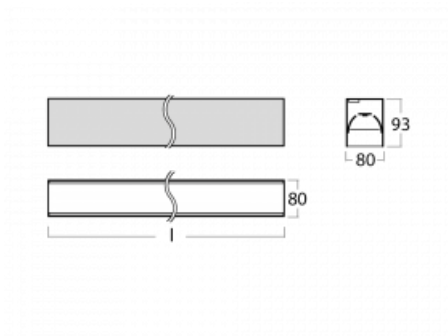

# Lina80-S

05S-200B-40GGM3/830, W

EPD®

Lina80-S luminaires are available in recessed, surface, suspended or wall mounted versions, including the illuminated corner segments. Lina80-S system luminaire can be used to create different shapes or long lines, with special joints that prevent any light to shine through, creating thus a seamless visual effect, suitable for small offices as well as big halls.

## Technical drawing

Type of installation	Recessed, Surface, Wall mounted, Suspended, 3 circuit track
Light distribution	Direct
Luminaire shape	Linear
Colour of the luminaires	White
Material	Aluminium
Lifetime	L90/B50 50 000 hours
Warranty	2 years
Description of luminaires	Luminaire recessed/surface/wall mounted/suspended/3 circuit track
Dimensions	2244 mm × 80 mm × 93 mm
Light source	LED MODUL
Type of optical system	MP PRO UGR
Luminous flux*	5300 lm
Colour Temperature	3000 K warm white
Luminous efficacy	129 lm/W
MacAdam Light source	2
Colour rendering index	80
UGR max. X=4H Y=8H, ρ=70,50,20	18.9

**00-20700, W**  
2 pcs of wall fastening  
Lipo/Lina

**00-20900, F**  
bracket for installation  
of suspended type of  
profile as recessed  
trimless

**00-21300, W**  
Lipo80-S, Lina80-S -  
pendant profile for track  
luminaires; l = 1122mm

**00-21301, W**  
Lipo80-S, Lina80-S -  
pendant profile for track  
luminaires; l = 2242mm

**00-51300, W**  
set for suspension into  
3-phase track, non-  
dimmable luminaires

**00-51301, W**  
set for suspension into  
3-phase track, dimmable  
luminaires