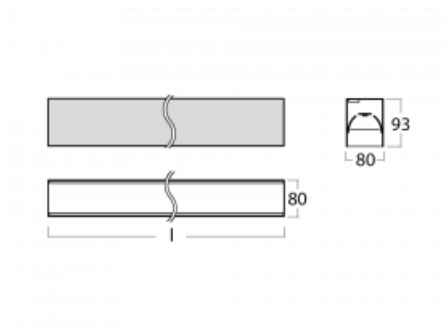

Luminaire

Lina80-S

05S-200B-40GGM3/830, S

EPD®

Lina80-S luminaires are available in recessed, surface, suspended or wall mounted versions, including the illuminated corner segments. Lina80-S system luminaire can be used to create different shapes or long lines, with special joints that prevent any light to shine through, creating thus a seamless visual effect, suitable for small offices as well as big halls.

Technical drawing

Type of installation	Recessed, Surface, Wall mounted, Suspended, 3 circuit track
Light distribution	Direct
Luminaire shape	Linear
Colour of the luminaires	Silver
Material	Aluminium
Lifetime	L90/B50 50 000 hours
Warranty	2 years
Description of luminaires	Luminaire recessed/surface/wall mounted/suspended/3 circuit track
Dimensions (l × w × h mm)	2244 mm × 80 mm × 93 mm
Light source	LED MODUL
DIR optical system	MP PRO UGR
Luminous flux*	5300 lm
Colour Temperature	3000 K warm white
Luminous efficacy	129 lm/W
MacAdam Light source	2
Colour rendering index	80
UGR max. X=4H Y=8H, ρ=70,50,20	18.9

00-20700, S
 2 pcs of wall fastening
 Lipo/Lina

00-20900, F
 bracket for installation
 of suspended type of
 profile as recessed
 trimless

00-21300, S
 Lipo80-S, Lina80-S -
 pendant profile for track
 luminaires; l = 1122mm

00-21301, S
 Lipo80-S, Lina80-S -
 pendant profile for track
 luminaires; l = 2242mm

00-51300, S
 set for suspension into
 3-phase track, non-
 dimmable luminaires

00-51301, S
 set for suspension into
 3-phase track, dimmable
 luminaires