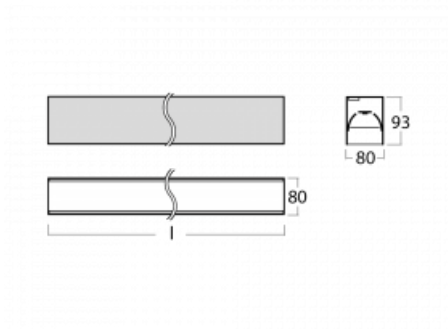

# Lina80-S

05S-200B-40GGM3/830, S

EPD®

Lina80-S luminaires are available in recessed, surface, suspended or wall mounted versions, including the illuminated corner segments. Lina80-S system luminaire can be used to create different shapes or long lines, with special joints that prevent any light to shine through, creating thus a seamless visual effect, suitable for small offices as well as big halls.

## Technical drawing

Type of installation	Recessed, Surface, Wall mounted, Suspended, 3 circuit track
Light distribution	Direct
Luminaire shape	Linear
Colour of the luminaires	Silver
Material	Aluminium
Lifetime	L90/B50 50 000 hours
Warranty	2 years
Description of luminaires	Luminaire recessed/surface/wall mounted/suspended/3 circuit track
Dimensions	2244 mm × 80 mm × 93 mm
Light source	LED MODUL
Type of optical system	MP PRO UGR
Luminous flux*	5300 lm
Colour Temperature	3000 K warm white
Luminous efficacy	129 lm/W
MacAdam Light source	2
Colour rendering index	80
UGR max. X=4H Y=8H, ρ=70,50,20	18.9

**00-20700, S**  
2 pcs of wall fastening  
Lipo/Lina

**00-20900, F**  
bracket for installation  
of suspended type of  
profile as recessed  
trimless

**00-21300, S**  
Lipo80-S, Lina80-S -  
pendant profile for track  
luminaires; l = 1122mm