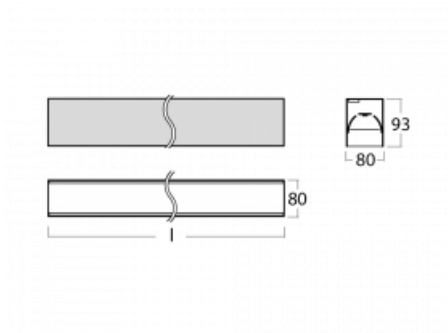

Luminaire

Lina80-S

05S-200B-40GGE/840, W

EPD®

Lina80-S luminaires are available in recessed, surface, suspended or wall mounted versions, including the illuminated corner segments. Lina80-S system luminaire can be used to create different shapes or long lines, with special joints that prevent any light to shine through, creating thus a seamless visual effect, suitable for small offices as well as big halls.

Technical drawing

Type of installation	Recessed, Surface, Wall mounted, Suspended, 3 circuit track
Light distribution	Direct
Luminaire shape	Linear
Colour of the luminaires	White
Material	Aluminium
Lifetime	L90/B50 50 000 hours
Warranty	5 years
Description of luminaires	Luminaire recessed/surface/wall mounted/suspended/3 circuit track
Dimensions (l × w × h mm)	2244 mm × 80 mm × 93 mm
Light source	LED MODUL
DIR optical system	MP PRO UGR
Luminous flux*	5520 lm
Colour Temperature	4000 K cool white
Luminous efficacy	134 lm/W
MacAdam Light source	2
Colour rendering index	80
UGR max. X=4H Y=8H, ρ=70,50,20	19

00-00352, W
 cable 3x0,75 2000mm,
 white

00-00358, W
 cable 3x0,75 4000mm,
 white

00-00360, W
 cable 3x0,75 6000mm,
 white

00-00363, K
 cable 5x1,5 2000mm

00-00364, K
 cable 5x1,5 4000mm

00-00365, K
 cable 5x1,5 6000mm

00-21300, W
 Lipo80-S, Lina80-S -
 pendant profile for track
 luminaires; l = 1122mm

00-21301, W
 Lipo80-S, Lina80-S -
 pendant profile for track
 luminaires; l = 2242mm

00-51300, W
 set for suspension into
 3-phase track, non-
 dimmable luminaires