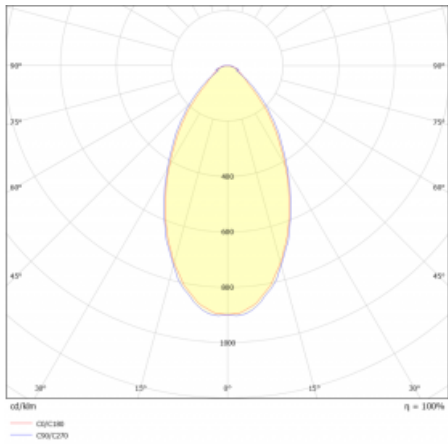

Curve

Luminaire power input* 41.1 W

Connection of the luminaires ON/OFF

Electrical voltage 220-240V

Frequency 50/60Hz

⊕ CE IP 40

*±10 %