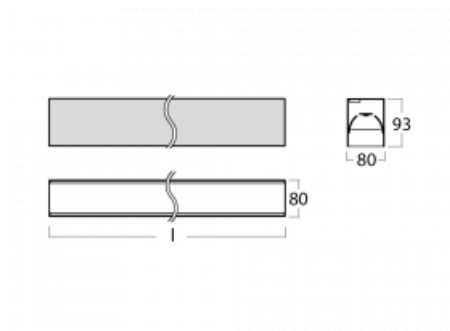

Luminaire

Lina80-S

05S-200B-40GGE/830, S

EPD®

Lina80-S luminaires are available in recessed, surface, suspended or wall mounted versions, including the illuminated corner segments. Lina80-S system luminaire can be used to create different shapes or long lines, with special joints that prevent any light to shine through, creating thus a seamless visual effect, suitable for small offices as well as big halls.

Technical drawing

Type of installation	Recessed, Surface, Wall mounted, Suspended, 3 circuit track
Light distribution	Direct
Luminaire shape	Linear
Colour of the luminaires	Silver
Material	Aluminium
Lifetime	L90/B50 50 000 hours
Warranty	5 years
Description of luminaires	Luminaire recessed/surface/wall mounted/suspended/3 circuit track
Dimensions	2244 mm × 80 mm × 93 mm
Light source	LED MODUL
Type of optical system	MP PRO UGR
Luminous flux*	5300 lm
Colour Temperature	3000 K warm white
Luminous efficacy	129 lm/W
MacAdam Light source	2
Colour rendering index	80
UGR max. X=4H Y=8H, ρ=70,50,20	18.9

00-00352, K
 cable 3x0,75 2000mm

00-00358, K
 cable 3x0,75 4000mm

00-00360, K
 cable 3x0,75 6000mm

00-00363, K
 cable 5x1,5 2000mm

00-00364, K
 cable 5x1,5 4000mm

00-00365, K
 cable 5x1,5 6000mm

00-00370, S
 ceiling cup 80x80x32mm

00-21300, S
 Lipo80-S, Lina80-S -
 pendant profile for track
 luminaires; l = 1122mm

00-21301, S
 Lipo80-S, Lina80-S -
 pendant profile for track
 luminaires; l = 2242mm

00-51300, S
 set for suspension into
 3-phase track, non-
 dimmable luminaires