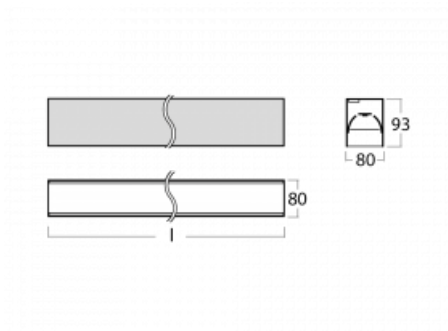

# Lina80-S

05S-200B-40GGE/830, B

EPD®

Lina80-S luminaires are available in recessed, surface, suspended or wall mounted versions, including the illuminated corner segments. Lina80-S system luminaire can be used to create different shapes or long lines, with special joints that prevent any light to shine through, creating thus a seamless visual effect, suitable for small offices as well as big halls.

## Technical drawing

Type of installation	Recessed, Surface, Wall mounted, Suspended, 3 circuit track
Light distribution	Direct
Luminaire shape	Linear
Colour of the luminaires	Black
Material	Aluminium
Lifetime	L90/B50 50 000 hours
Warranty	5 years
Description of luminaires	Luminaire recessed/surface/wall mounted/suspended/3 circuit track
Dimensions	2244 mm × 80 mm × 93 mm
Light source	LED MODUL
Type of optical system	MP PRO UGR
Luminous flux*	5300 lm
Colour Temperature	3000 K warm white
Luminous efficacy	129 lm/W
MacAdam Light source	2
Colour rendering index	80
UGR max. X=4H Y=8H, ρ=70,50,20	18.9