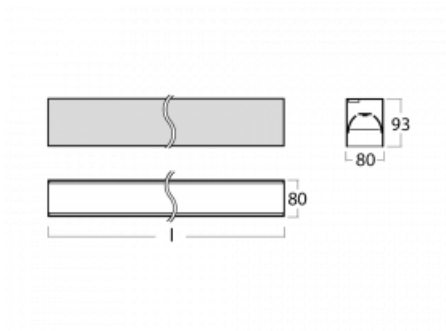

Technical drawing