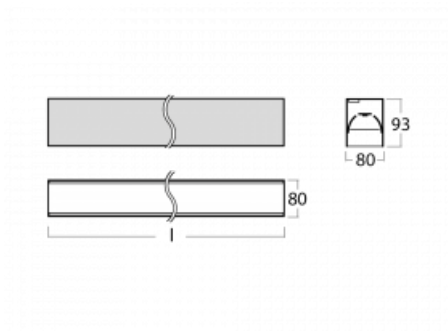

# Lina80-S

05S-200B-40GGD/840, B

EPD®

Lina80-S luminaires are available in recessed, surface, suspended or wall mounted versions, including the illuminated corner segments. Lina80-S system luminaire can be used to create different shapes or long lines, with special joints that prevent any light to shine through, creating thus a seamless visual effect, suitable for small offices as well as big halls.

## Technical drawing

Type of installation	Recessed, Surface, Wall mounted, Suspended, 3 circuit track
Light distribution	Direct
Luminaire shape	Linear
Colour of the luminaires	Black
Material	Aluminium
Lifetime	L90/B50 50 000 hours
Warranty	5 years
Description of luminaires	Luminaire recessed/surface/wall mounted/suspended/3 circuit track
Dimensions	2244 mm × 80 mm × 93 mm
Light source	LED MODUL
Type of optical system	MP PRO UGR
Luminous flux*	5520 lm
Colour Temperature	4000 K cool white
Luminous efficacy	134 lm/W
MacAdam Light source	2
Colour rendering index	80
UGR max. X=4H Y=8H, ρ=70,50,20	19