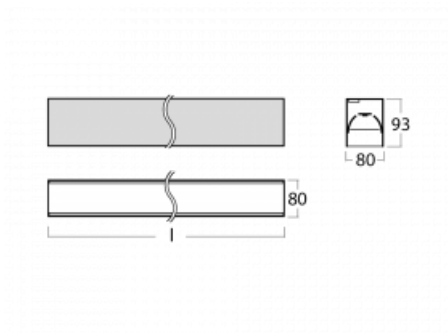

Luminaire

Lina80-S

05S-200B-40GGD/830, S

EPD®

Lina80-S luminaires are available in recessed, surface, suspended or wall mounted versions, including the illuminated corner segments. Lina80-S system luminaire can be used to create different shapes or long lines, with special joints that prevent any light to shine through, creating thus a seamless visual effect, suitable for small offices as well as big halls.

Technical drawing

Type of installation	Recessed, Surface, Wall mounted, Suspended, 3 circuit track
Light distribution	Direct
Luminaire shape	Linear
Colour of the luminaires	Silver
Material	Aluminium
Lifetime	L90/B50 50 000 hours
Warranty	5 years
Description of luminaires	Luminaire recessed/surface/wall mounted/suspended/3 circuit track
Dimensions	2244 mm × 80 mm × 93 mm
Light source	LED MODUL
Type of optical system	MP PRO UGR
Luminous flux*	5300 lm
Colour Temperature	3000 K warm white
Luminous efficacy	129 lm/W
MacAdam Light source	2
Colour rendering index	80
UGR max. X=4H Y=8H, ρ=70,50,20	18.9

00-20900, F
 bracket for installation
 of suspended type of
 profile as recessed
 trimless

00-21300, S
 Lipo80-S, Lina80-S -
 pendant profile for track
 luminaires; l = 1122mm

00-21301, S
 Lipo80-S, Lina80-S -
 pendant profile for track
 luminaires; l = 2242mm