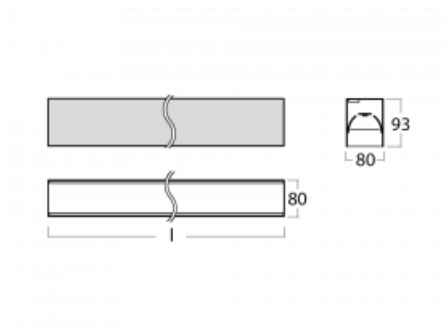

Luminaire

Lina80-S

05S-200B-35GGM3/840, W

EPD®

Lina80-S luminaires are available in recessed, surface, suspended or wall mounted versions, including the illuminated corner segments. Lina80-S system luminaire can be used to create different shapes or long lines, with special joints that prevent any light to shine through, creating thus a seamless visual effect, suitable for small offices as well as big halls.

Technical drawing

Type of installation	Recessed, Surface, Wall mounted, Suspended, 3 circuit track
Light distribution	Direct
Luminaire shape	Linear
Colour of the luminaires	White
Material	Aluminium
Lifetime	L90/B50 50 000 hours
Warranty	2 years
Description of luminaires	Luminaire recessed/surface/wall mounted/suspended/3 circuit track
Dimensions (l × w × h mm)	1964 mm × 80 mm × 93 mm
Light source	LED MODUL
DIR optical system	MP PRO UGR
Luminous flux*	4830 lm
Colour Temperature	4000 K cool white
Luminous efficacy	135 lm/W
MacAdam Light source	2
Colour rendering index	80
UGR max. X=4H Y=8H, ρ=70,50,20	19

00-20700, W
 2 pcs of wall fastening
 Lipo/Lina

00-20900, F
 bracket for installation
 of suspended type of
 profile as recessed
 trimless

00-21300, W
 Lipo80-S, Lina80-S -
 pendant profile for track
 luminaires; l = 1122mm

00-21301, W
 Lipo80-S, Lina80-S -
 pendant profile for track
 luminaires; l = 2242mm

00-51300, W
 set for suspension into
 3-phase track, non-
 dimmable luminaires

00-51301, W
 set for suspension into
 3-phase track, dimmable
 luminaires