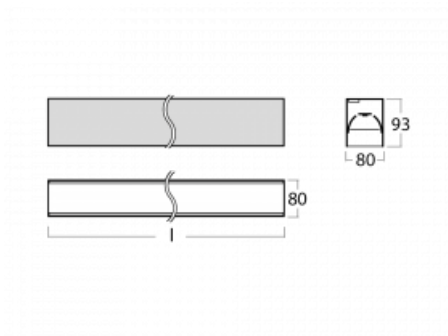

# Lina80-S

05S-200B-35GGM3/840, W

EPD®

Lina80-S luminaires are available in recessed, surface, suspended or wall mounted versions, including the illuminated corner segments. Lina80-S system luminaire can be used to create different shapes or long lines, with special joints that prevent any light to shine through, creating thus a seamless visual effect, suitable for small offices as well as big halls.

## Technical drawing

Type of installation	Recessed, Surface, Wall mounted, Suspended, 3 circuit track
Light distribution	Direct
Luminaire shape	Linear
Colour of the luminaires	White
Material	Aluminium
Lifetime	L90/B50 50 000 hours
Warranty	2 years
Description of luminaires	Luminaire recessed/surface/wall mounted/suspended/3 circuit track
Dimensions	1964 mm × 80 mm × 93 mm
Light source	LED MODUL
Type of optical system	MP PRO UGR
Luminous flux*	4830 lm
Colour Temperature	4000 K cool white
Luminous efficacy	135 lm/W
MacAdam Light source	2
Colour rendering index	80
UGR max. X=4H Y=8H, ρ=70,50,20	19

**00-20700, W**  
 2 pcs of wall fastening  
 Lipo/Lina

**00-20900, F**  
 bracket for installation  
 of suspended type of  
 profile as recessed  
 trimless

**00-21300, W**  
 Lipo80-S, Lina80-S -  
 pendant profile for track  
 luminaires; l = 1122mm

**00-21301, W**  
 Lipo80-S, Lina80-S -  
 pendant profile for track  
 luminaires; l = 2242mm

**00-51300, W**  
 set for suspension into  
 3-phase track, non-  
 dimmable luminaires

**00-51301, W**  
 set for suspension into  
 3-phase track, dimmable  
 luminaires