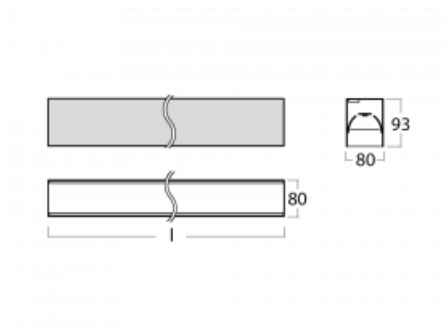

Luminaire

Lina80-S

05S-200B-35GGM3/840, S

EPD®

Lina80-S luminaires are available in recessed, surface, suspended or wall mounted versions, including the illuminated corner segments. Lina80-S system luminaire can be used to create different shapes or long lines, with special joints that prevent any light to shine through, creating thus a seamless visual effect, suitable for small offices as well as big halls.

Technical drawing

Type of installation	Recessed, Surface, Wall mounted, Suspended, 3 circuit track
Light distribution	Direct
Luminaire shape	Linear
Colour of the luminaires	Silver
Material	Aluminium
Lifetime	L90/B50 50 000 hours
Warranty	2 years
Description of luminaires	Luminaire recessed/surface/wall mounted/suspended/3 circuit track
Dimensions	1964 mm × 80 mm × 93 mm
Light source	LED MODUL
Type of optical system	MP PRO UGR
Luminous flux*	4830 lm
Colour Temperature	4000 K cool white
Luminous efficacy	135 lm/W
MacAdam Light source	2
Colour rendering index	80
UGR max. X=4H Y=8H, ρ=70,50,20	19

00-20900, F
 bracket for installation
 of suspended type of
 profile as recessed
 trimless

00-21300, S
 Lipo80-S, Lina80-S -
 pendant profile for track
 luminaires; l = 1122mm

00-21301, S
 Lipo80-S, Lina80-S -
 pendant profile for track
 luminaires; l = 2242mm