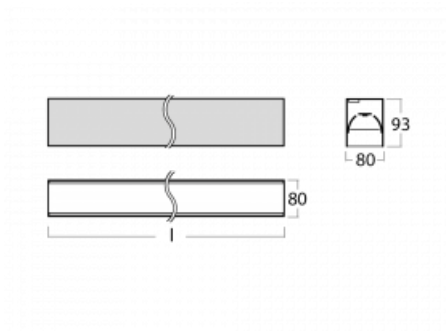

Luminaire

Lina80-S

05S-200B-35GGM3/840, B

EPD®

Lina80-S luminaires are available in recessed, surface, suspended or wall mounted versions, including the illuminated corner segments. Lina80-S system luminaire can be used to create different shapes or long lines, with special joints that prevent any light to shine through, creating thus a seamless visual effect, suitable for small offices as well as big halls.

Technical drawing

Type of installation	Recessed, Surface, Wall mounted, Suspended, 3 circuit track
Light distribution	Direct
Luminaire shape	Linear
Colour of the luminaires	Black
Material	Aluminium
Lifetime	L90/B50 50 000 hours
Warranty	2 years
Description of luminaires	Luminaire recessed/surface/wall mounted/suspended/3 circuit track
Dimensions	1964 mm × 80 mm × 93 mm
Light source	LED MODUL
Type of optical system	MP PRO UGR
Luminous flux*	4830 lm
Colour Temperature	4000 K cool white
Luminous efficacy	135 lm/W
MacAdam Light source	2
Colour rendering index	80
UGR max. X=4H Y=8H, ρ=70,50,20	19

00-20900, F
 bracket for installation
 of suspended type of
 profile as recessed
 trimless

00-21300, B
 Lipo80-S, Lina80-S -
 pendant profile for track
 luminaires; l = 1122mm

00-21301, B
 Lipo80-S, Lina80-S -
 pendant profile for track
 luminaires; l = 2242mm