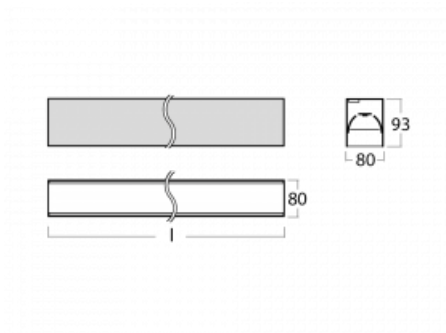

Luminaire

Lina80-S

05S-200B-35GGM3/830, W

Lina80-S luminaires are available in recessed, surface, suspended or wall mounted versions, including the illuminated corner segments. Lina80-S system luminaire can be used to create different shapes or long lines, with special joints that prevent any light to shine through, creating thus a seamless visual effect, suitable for small offices as well as big halls.

Technical drawing

Type of installation	Recessed, Surface, Wall mounted, Suspended, 3 circuit track
Light distribution	Direct
Luminaire shape	Linear
Colour of the luminaires	White
Material	Aluminium
Lifetime	L90/B50 50 000 hours
Warranty	2 years
Description of luminaires	Luminaire recessed/surface/wall mounted/suspended/3 circuit track
Dimensions (l × w × h mm)	1964 mm × 80 mm × 93 mm
Light source	LED MODUL
DIR optical system	MP PRO UGR
Luminous flux*	4630 lm
Colour Temperature	3000 K warm white
Luminous efficacy	129 lm/W
MacAdam Light source	2
Colour rendering index	80
UGR max. X=4H Y=8H, ρ=70,50,20	18.9

00-20700, W
 2 pcs of wall fastening
 Lipo/Lina/Sant

00-20900, F
 bracket for installation
 of suspended type of
 profile as recessed
 trimless

00-21300, W
 Lipo80-S, Lina80-S -
 pendant profile for track
 luminaires; l = 1122mm

00-21301, W
 Lipo80-S, Lina80-S -
 pendant profile for track
 luminaires; l = 2242mm

00-51300, W
 set for suspension into
 3-phase track, non-
 dimmable luminaires

00-51301, W
 set for suspension into
 3-phase track, dimmable
 luminaires