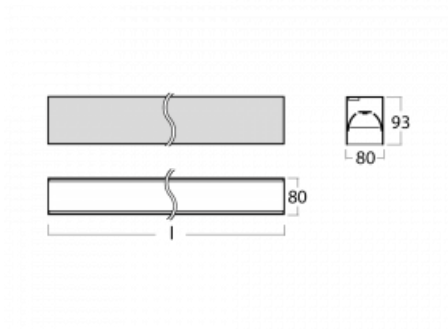

# Lina80-S

05S-200B-35GGE/840, S

EPD®

Lina80-S luminaires are available in recessed, surface, suspended or wall mounted versions, including the illuminated corner segments. Lina80-S system luminaire can be used to create different shapes or long lines, with special joints that prevent any light to shine through, creating thus a seamless visual effect, suitable for small offices as well as big halls.

## Technical drawing

Type of installation	Recessed, Surface, Wall mounted, Suspended, 3 circuit track
Light distribution	Direct
Luminaire shape	Linear
Colour of the luminaires	Silver
Material	Aluminium
Lifetime	L90/B50 50 000 hours
Warranty	5 years
Description of luminaires	Luminaire recessed/surface/wall mounted/suspended/3 circuit track
Dimensions	1964 mm × 80 mm × 93 mm
Light source	LED MODUL
Type of optical system	MP PRO UGR
Luminous flux*	4830 lm
Colour Temperature	4000 K cool white
Luminous efficacy	135 lm/W
MacAdam Light source	2
Colour rendering index	80
UGR max. X=4H Y=8H, ρ=70,50,20	19