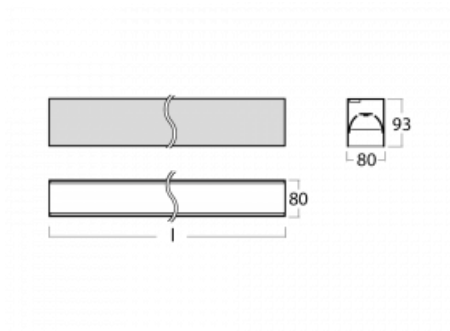

Luminaire

Lina80-S

05S-200B-35GGE/840, B

EPD®

Lina80-S luminaires are available in recessed, surface, suspended or wall mounted versions, including the illuminated corner segments. Lina80-S system luminaire can be used to create different shapes or long lines, with special joints that prevent any light to shine through, creating thus a seamless visual effect, suitable for small offices as well as big halls.

Technical drawing

Type of installation	Recessed, Surface, Wall mounted, Suspended, 3 circuit track
Light distribution	Direct
Luminaire shape	Linear
Colour of the luminaires	Black
Material	Aluminium
Lifetime	L90/B50 50 000 hours
Warranty	5 years
Description of luminaires	Luminaire recessed/surface/wall mounted/suspended/3 circuit track
Dimensions	1964 mm × 80 mm × 93 mm
Light source	LED MODUL
Type of optical system	MP PRO UGR
Luminous flux*	4830 lm
Colour Temperature	4000 K cool white
Luminous efficacy	135 lm/W
MacAdam Light source	2
Colour rendering index	80
UGR max. X=4H Y=8H, ρ=70,50,20	19

00-21300, B
 Lipo80-S, Lina80-S -
 pendant profile for track
 luminaires; l = 1122mm

00-21301, B
 Lipo80-S, Lina80-S -
 pendant profile for track
 luminaires; l = 2242mm

00-51300, B
 set for suspension into
 3-phase track, non-
 dimmable luminaires