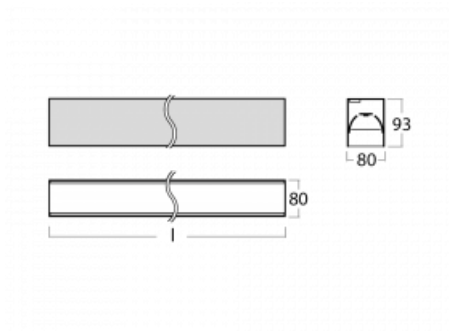

Luminaire

Lina80-S

05S-200B-35GGE/830, B

EPD®

Lina80-S luminaires are available in recessed, surface, suspended or wall mounted versions, including the illuminated corner segments. Lina80-S system luminaire can be used to create different shapes or long lines, with special joints that prevent any light to shine through, creating thus a seamless visual effect, suitable for small offices as well as big halls.

Technical drawing

Type of installation	Recessed, Surface, Wall mounted, Suspended, 3 circuit track
Light distribution	Direct
Luminaire shape	Linear
Colour of the luminaires	Black
Material	Aluminium
Lifetime	L90/B50 50 000 hours
Warranty	5 years
Description of luminaires	Luminaire recessed/surface/wall mounted/suspended/3 circuit track
Dimensions	1964 mm × 80 mm × 93 mm
Light source	LED MODUL
Type of optical system	MP PRO UGR
Luminous flux*	4630 lm
Colour Temperature	3000 K warm white
Luminous efficacy	129 lm/W
MacAdam Light source	2
Colour rendering index	80
UGR max. X=4H Y=8H, ρ=70,50,20	18.9

00-21300, B
Lipo80-S, Lina80-S -
pendant profile for track
luminaires; l = 1122mm

00-21301, B
Lipo80-S, Lina80-S -
pendant profile for track
luminaires; l = 2242mm

00-51300, B
set for suspension into
3-phase track, non-
dimmable luminaires