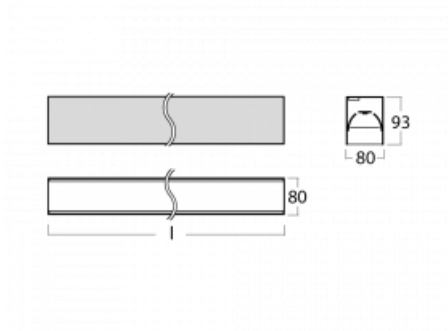

# Lina80-S

05S-200B-35GGD/840, S

EPD®

Lina80-S luminaires are available in recessed, surface, suspended or wall mounted versions, including the illuminated corner segments. Lina80-S system luminaire can be used to create different shapes or long lines, with special joints that prevent any light to shine through, creating thus a seamless visual effect, suitable for small offices as well as big halls.

## Technical drawing

Type of installation	Recessed, Surface, Wall mounted, Suspended, 3 circuit track
Light distribution	Direct
Luminaire shape	Linear
Colour of the luminaires	Silver
Material	Aluminium
Lifetime	L90/B50 50 000 hours
Warranty	5 years
Description of luminaires	Luminaire recessed/surface/wall mounted/suspended/3 circuit track
Dimensions	1964 mm × 80 mm × 93 mm
Light source	LED MODUL
Type of optical system	MP PRO UGR
Luminous flux*	4830 lm
Colour Temperature	4000 K cool white
Luminous efficacy	135 lm/W
MacAdam Light source	2
Colour rendering index	80
UGR max. X=4H Y=8H, ρ=70,50,20	19