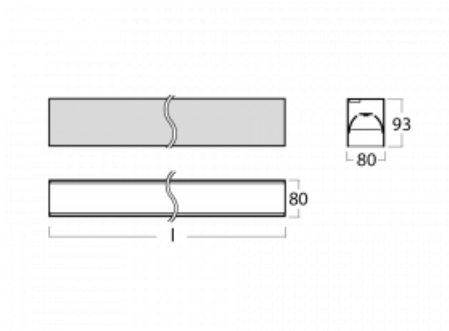

Luminaire

Lina80-S

05S-200B-35GGD/830, S

EPD®

Lina80-S luminaires are available in recessed, surface, suspended or wall mounted versions, including the illuminated corner segments. Lina80-S system luminaire can be used to create different shapes or long lines, with special joints that prevent any light to shine through, creating thus a seamless visual effect, suitable for small offices as well as big halls.

Technical drawing

Type of installation	Recessed, Surface, Wall mounted, Suspended, 3 circuit track
Light distribution	Direct
Luminaire shape	Linear
Colour of the luminaires	Silver
Material	Aluminium
Lifetime	L90/B50 50 000 hours
Warranty	5 years
Description of luminaires	Luminaire recessed/surface/wall mounted/suspended/3 circuit track
Dimensions (l × w × h mm)	1964 mm × 80 mm × 93 mm
Light source	LED MODUL
DIR optical system	MP PRO UGR
Luminous flux*	4630 lm
Colour Temperature	3000 K warm white
Luminous efficacy	129 lm/W
MacAdam Light source	2
Colour rendering index	80
UGR max. X=4H Y=8H, ρ=70,50,20	18.9

00-20700, S
 2 pcs of wall fastening
 Lipo/Lina

00-20900, F
 bracket for installation
 of suspended type of
 profile as recessed
 trimless

00-21300, S
 Lipo80-S, Lina80-S -
 pendant profile for track
 luminaires; l = 1122mm

00-21301, S
 Lipo80-S, Lina80-S -
 pendant profile for track
 luminaires; l = 2242mm

00-51300, S
 set for suspension into
 3-phase track, non-
 dimmable luminaires

00-51301, S
 set for suspension into
 3-phase track, dimmable
 luminaires