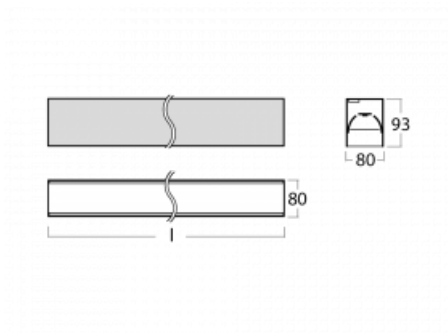

Luminaire

Lina80-S

05S-200B-30GGM3/840, W

EPD®

Lina80-S luminaires are available in recessed, surface, suspended or wall mounted versions, including the illuminated corner segments. Lina80-S system luminaire can be used to create different shapes or long lines, with special joints that prevent any light to shine through, creating thus a seamless visual effect, suitable for small offices as well as big halls.

Technical drawing

Type of installation	Recessed, Surface, Wall mounted, Suspended, 3 circuit track
Light distribution	Direct
Luminaire shape	Linear
Colour of the luminaires	White
Material	Aluminium
Lifetime	L90/B50 50 000 hours
Warranty	2 years
Description of luminaires	Luminaire recessed/surface/wall mounted/suspended/3 circuit track
Dimensions (l × w × h mm)	1683 mm × 80 mm × 93 mm
Light source	LED MODUL
DIR optical system	MP PRO UGR
Luminous flux*	4140 lm
Colour Temperature	4000 K cool white
Luminous efficacy	133 lm/W
MacAdam Light source	2
Colour rendering index	80
UGR max. X=4H Y=8H, ρ=70,50,20	19

00-20700, W
 2 pcs of wall fastening
 Lipo/Lina

00-20900, F
 bracket for installation
 of suspended type of
 profile as recessed
 trimless

00-21300, W
 Lipo80-S, Lina80-S -
 pendant profile for track
 luminaires; l = 1122mm

00-21301, W
 Lipo80-S, Lina80-S -
 pendant profile for track
 luminaires; l = 2242mm

00-51300, W
 set for suspension into
 3-phase track, non-
 dimmable luminaires

00-51301, W
 set for suspension into
 3-phase track, dimmable
 luminaires