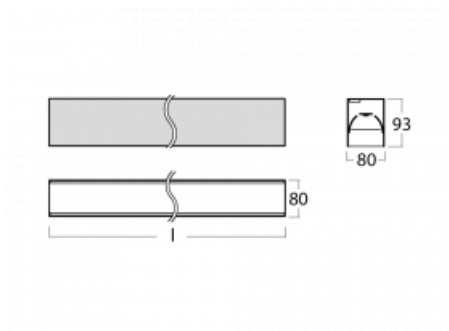

Luminaire

Lina80-S

05S-200B-30GGM3/840, S

EPD®

Lina80-S luminaires are available in recessed, surface, suspended or wall mounted versions, including the illuminated corner segments. Lina80-S system luminaire can be used to create different shapes or long lines, with special joints that prevent any light to shine through, creating thus a seamless visual effect, suitable for small offices as well as big halls.

Technical drawing

| | |
|-----------------------------------|---|
| Type of installation | Recessed, Surface, Wall mounted, Suspended, 3 circuit track |
| Light distribution | Direct |
| Luminaire shape | Linear |
| Colour of the luminaires | Silver |
| Material | Aluminium |
| Lifetime | L90/B50 50 000 hours |
| Warranty | 2 years |
| Description of luminaires | Luminaire recessed/surface/wall mounted/suspended/3 circuit track |
| Dimensions | 1683 mm × 80 mm × 93 mm |
| Light source | LED MODUL |
| Type of optical system | MP PRO UGR |
| Luminous flux* | 4140 lm |
| Colour Temperature | 4000 K cool white |
| Luminous efficacy | 133 lm/W |
| MacAdam Light source | 2 |
| Colour rendering index | 80 |
| UGR max. X=4H Y=8H, ρ=70,50,20 | 19 |

00-20900, F
 bracket for installation
 of suspended type of
 profile as recessed
 trimless

00-21300, S
 Lipo80-S, Lina80-S -
 pendant profile for track
 luminaires; l = 1122mm

00-21301, S
 Lipo80-S, Lina80-S -
 pendant profile for track
 luminaires; l = 2242mm