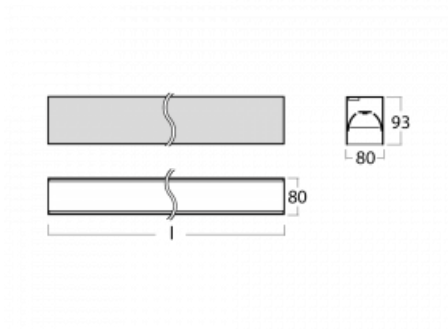

# Lina80-S

05S-200B-30GGM3/840, S

EPD®

Lina80-S luminaires are available in recessed, surface, suspended or wall mounted versions, including the illuminated corner segments. Lina80-S system luminaire can be used to create different shapes or long lines, with special joints that prevent any light to shine through, creating thus a seamless visual effect, suitable for small offices as well as big halls.

## Technical drawing

Type of installation	Recessed, Surface, Wall mounted, Suspended, 3 circuit track
Light distribution	Direct
Luminaire shape	Linear
Colour of the luminaires	Silver
Material	Aluminium
Lifetime	L90/B50 50 000 hours
Warranty	2 years
Description of luminaires	Luminaire recessed/surface/wall mounted/suspended/3 circuit track
Dimensions (l × w × h mm)	1683 mm × 80 mm × 93 mm
Light source	LED MODUL
DIR optical system	MP PRO UGR
Luminous flux*	4140 lm
Colour Temperature	4000 K cool white
Luminous efficacy	133 lm/W
MacAdam Light source	2
Colour rendering index	80
UGR max. X=4H Y=8H, ρ=70,50,20	19

**00-20700, S**  
 2 pcs of wall fastening  
 Lipo/Lina

**00-20900, F**  
 bracket for installation  
 of suspended type of  
 profile as recessed  
 trimless

**00-21300, S**  
 Lipo80-S, Lina80-S -  
 pendant profile for track  
 luminaires; l = 1122mm