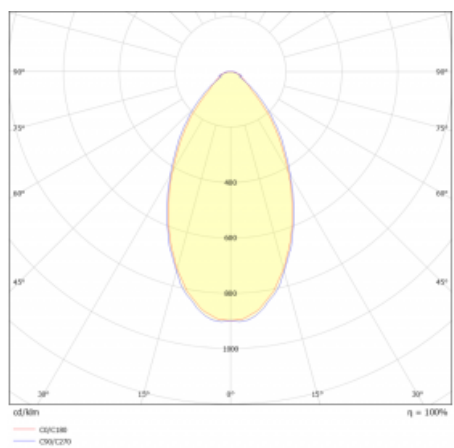

Curve

Luminaire power
input* 31.2 W

Connection of the
luminaires ON/OFF + 3h emergency

Electrical voltage 220-240V

Frequency 50/60Hz

⊕ **CE** IP 40

* $\pm 10\%$