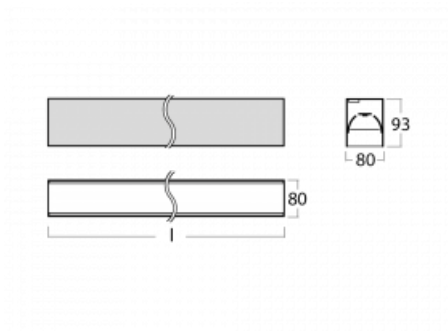

Technical drawing