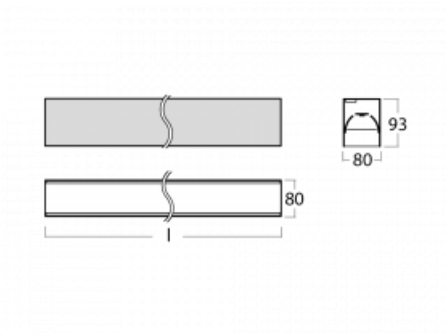

Luminaire

Lina80-S

05S-200B-30GGM3/840, B

EPD®

Lina80-S luminaires are available in recessed, surface, suspended or wall mounted versions, including the illuminated corner segments. Lina80-S system luminaire can be used to create different shapes or long lines, with special joints that prevent any light to shine through, creating thus a seamless visual effect, suitable for small offices as well as big halls.

Technical drawing

Type of installation	Recessed, Surface, Wall mounted, Suspended, 3 circuit track
Light distribution	Direct
Luminaire shape	Linear
Colour of the luminaires	Black
Material	Aluminium
Lifetime	L90/B50 50 000 hours
Warranty	2 years
Description of luminaires	Luminaire recessed/surface/wall mounted/suspended/3 circuit track
Dimensions	1683 mm x 80 mm x 93 mm
Light source	LED MODUL
Type of optical system	MP PRO UGR
Luminous flux*	4140 lm
Colour Temperature	4000 K cool white
Luminous efficacy	133 lm/W
MacAdam Light source	2
Colour rendering index	80
UGR max. X=4H Y=8H, ρ=70,50,20	19

00-20900, F
bracket for installation
of suspended type of
profile as recessed
trimless

00-21300, B
Lipo80-S, Lina80-S -
pendant profile for track
luminaires; l = 1122mm

00-21301, B
Lipo80-S, Lina80-S -
pendant profile for track
luminaires; l = 2242mm