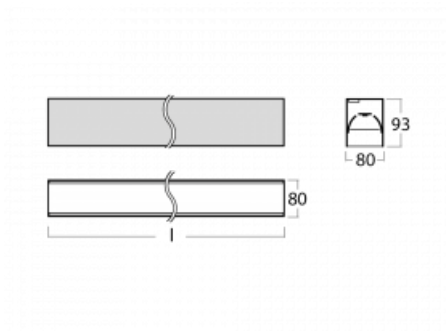

Luminaire

Lina80-S

05S-200B-30GGM3/830, W

EPD®

Lina80-S luminaires are available in recessed, surface, suspended or wall mounted versions, including the illuminated corner segments. Lina80-S system luminaire can be used to create different shapes or long lines, with special joints that prevent any light to shine through, creating thus a seamless visual effect, suitable for small offices as well as big halls.

Technical drawing

Type of installation	Recessed, Surface, Wall mounted, Suspended, 3 circuit track
Light distribution	Direct
Luminaire shape	Linear
Colour of the luminaires	White
Material	Aluminium
Lifetime	L90/B50 50 000 hours
Warranty	2 years
Description of luminaires	Luminaire recessed/surface/wall mounted/suspended/3 circuit track
Dimensions	1683 mm × 80 mm × 93 mm
Light source	LED MODUL
Type of optical system	MP PRO UGR
Luminous flux*	3970 lm
Colour Temperature	3000 K warm white
Luminous efficacy	127 lm/W
MacAdam Light source	2
Colour rendering index	80
UGR max. X=4H Y=8H, ρ=70,50,20	18.9

00-20900, F
bracket for installation
of suspended type of
profile as recessed
trimless

00-21300, W
Lipo80-S, Lina80-S -
pendant profile for track
luminaires; l = 1122mm

00-21301, W
Lipo80-S, Lina80-S -
pendant profile for track
luminaires; l = 2242mm