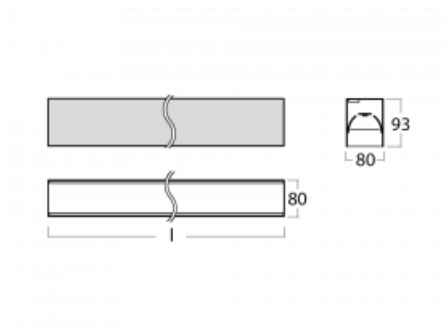

# Lina80-S

05S-200B-30GGM3/830, S

EPD®

Lina80-S luminaires are available in recessed, surface, suspended or wall mounted versions, including the illuminated corner segments. Lina80-S system luminaire can be used to create different shapes or long lines, with special joints that prevent any light to shine through, creating thus a seamless visual effect, suitable for small offices as well as big halls.

## Technical drawing

Type of installation	Recessed, Surface, Wall mounted, Suspended, 3 circuit track
Light distribution	Direct
Luminaire shape	Linear
Colour of the luminaires	Silver
Material	Aluminium
Lifetime	L90/B50 50 000 hours
Warranty	2 years
Description of luminaires	Luminaire recessed/surface/wall mounted/suspended/3 circuit track
Dimensions (l × w × h mm)	1683 mm × 80 mm × 93 mm
Light source	LED MODUL
DIR optical system	MP PRO UGR
Luminous flux*	3970 lm
Colour Temperature	3000 K warm white
Luminous efficacy	127 lm/W
MacAdam Light source	2
Colour rendering index	80
UGR max. X=4H Y=8H, ρ=70,50,20	18.9

**00-20700, S**  
 2 pcs of wall fastening  
 Lipo/Lina

**00-20900, F**  
 bracket for installation  
 of suspended type of  
 profile as recessed  
 trimless

**00-21300, S**  
 Lipo80-S, Lina80-S -  
 pendant profile for track  
 luminaires; l = 1122mm

**00-21301, S**  
 Lipo80-S, Lina80-S -  
 pendant profile for track  
 luminaires; l = 2242mm

**00-51300, S**  
 set for suspension into  
 3-phase track, non-  
 dimmable luminaires

**00-51301, S**  
 set for suspension into  
 3-phase track, dimmable  
 luminaires