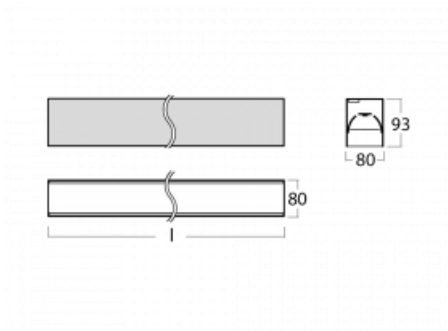

Luminaire

Lina80-S

05S-200B-30GGE/840, W

EPD®

Lina80-S luminaires are available in recessed, surface, suspended or wall mounted versions, including the illuminated corner segments. Lina80-S system luminaire can be used to create different shapes or long lines, with special joints that prevent any light to shine through, creating thus a seamless visual effect, suitable for small offices as well as big halls.

Technical drawing

Type of installation	Recessed, Surface, Wall mounted, Suspended, 3 circuit track
Light distribution	Direct
Luminaire shape	Linear
Colour of the luminaires	White
Material	Aluminium
Lifetime	L90/B50 50 000 hours
Warranty	5 years
Description of luminaires	Luminaire recessed/surface/wall mounted/suspended/3 circuit track
Dimensions (l × w × h mm)	1683 mm × 80 mm × 93 mm
Light source	LED MODUL
DIR optical system	MP PRO UGR
Luminous flux*	4140 lm
Colour Temperature	4000 K cool white
Luminous efficacy	133 lm/W
MacAdam Light source	2
Colour rendering index	80
UGR max. X=4H Y=8H, ρ=70,50,20	19

00-00352, W
 cable 3x0,75 2000mm,
 white

00-00358, W
 cable 3x0,75 4000mm,
 white

00-00360, W
 cable 3x0,75 6000mm,
 white

00-00363, K
 cable 5x1,5 2000mm

00-00364, K
 cable 5x1,5 4000mm

00-00365, K
 cable 5x1,5 6000mm

00-21300, W
 Lipo80-S, Lina80-S -
 pendant profile for track
 luminaires; l = 1122mm

00-21301, W
 Lipo80-S, Lina80-S -
 pendant profile for track
 luminaires; l = 2242mm

00-51300, W
 set for suspension into
 3-phase track, non-
 dimmable luminaires