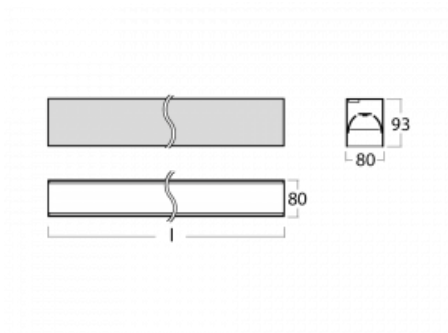

Luminaire

Lina80-S

05S-200B-30GGE/840, S

EPD®

Lina80-S luminaires are available in recessed, surface, suspended or wall mounted versions, including the illuminated corner segments. Lina80-S system luminaire can be used to create different shapes or long lines, with special joints that prevent any light to shine through, creating thus a seamless visual effect, suitable for small offices as well as big halls.

Technical drawing

Type of installation	Recessed, Surface, Wall mounted, Suspended, 3 circuit track
Light distribution	Direct
Luminaire shape	Linear
Colour of the luminaires	Silver
Material	Aluminium
Lifetime	L90/B50 50 000 hours
Warranty	5 years
Description of luminaires	Luminaire recessed/surface/wall mounted/suspended/3 circuit track
Dimensions	1683 mm × 80 mm × 93 mm
Light source	LED MODUL
Type of optical system	MP PRO UGR
Luminous flux*	4140 lm
Colour Temperature	4000 K cool white
Luminous efficacy	133 lm/W
MacAdam Light source	2
Colour rendering index	80
UGR max. X=4H Y=8H, ρ=70,50,20	19

00-00352, K
 cable 3x0,75 2000mm

00-00358, K
 cable 3x0,75 4000mm

00-00360, K
 cable 3x0,75 6000mm

00-00363, K
 cable 5x1,5 2000mm

00-00364, K
 cable 5x1,5 4000mm

00-00365, K
 cable 5x1,5 6000mm

00-00370, S
 ceiling cup 80x80x32mm

00-21300, S
 Lipo80-S, Lina80-S -
 pendant profile for track
 luminaires; l = 1122mm

00-21301, S
 Lipo80-S, Lina80-S -
 pendant profile for track
 luminaires; l = 2242mm

00-51300, S
 set for suspension into
 3-phase track, non-
 dimmable luminaires