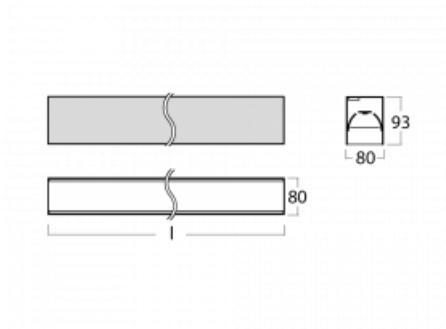

Luminaire

Lina80-S

05S-200B-30GGE/840, S

EPD®

Lina80-S luminaires are available in recessed, surface, suspended or wall mounted versions, including the illuminated corner segments. Lina80-S system luminaire can be used to create different shapes or long lines, with special joints that prevent any light to shine through, creating thus a seamless visual effect, suitable for small offices as well as big halls.

Technical drawing

Type of installation	Recessed, Surface, Wall mounted, Suspended, 3 circuit track
Light distribution	Direct
Luminaire shape	Linear
Colour of the luminaires	Silver
Material	Aluminium
Lifetime	L90/B50 50 000 hours
Warranty	5 years
Description of luminaires	Luminaire recessed/surface/wall mounted/suspended/3 circuit track
Dimensions (l × w × h mm)	1683 mm × 80 mm × 93 mm
Light source	LED MODUL
DIR optical system	MP PRO UGR
Luminous flux*	4140 lm
Colour Temperature	4000 K cool white
Luminous efficacy	133 lm/W
MacAdam Light source	2
Colour rendering index	80
UGR max. X=4H Y=8H, ρ=70,50,20	19

00-21300, S
Lipo80-S, Lina80-S -
pendant profile for track
luminaires; l = 1122mm

00-21301, S
Lipo80-S, Lina80-S -
pendant profile for track
luminaires; l = 2242mm

00-51300, S
set for suspension into
3-phase track, non-
dimmable luminaires