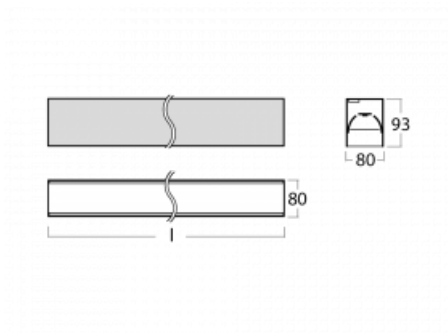

Luminaire

Lina80-S

05S-200B-30GGE/830, W

EPD®

Lina80-S luminaires are available in recessed, surface, suspended or wall mounted versions, including the illuminated corner segments. Lina80-S system luminaire can be used to create different shapes or long lines, with special joints that prevent any light to shine through, creating thus a seamless visual effect, suitable for small offices as well as big halls.

Technical drawing

Type of installation	Recessed, Surface, Wall mounted, Suspended, 3 circuit track
Light distribution	Direct
Luminaire shape	Linear
Colour of the luminaires	White
Material	Aluminium
Lifetime	L90/B50 50 000 hours
Warranty	5 years
Description of luminaires	Luminaire recessed/surface/wall mounted/suspended/3 circuit track
Dimensions	1683 mm × 80 mm × 93 mm
Light source	LED MODUL
Type of optical system	MP PRO UGR
Luminous flux*	3970 lm
Colour Temperature	3000 K warm white
Luminous efficacy	127 lm/W
MacAdam Light source	2
Colour rendering index	80
UGR max. X=4H Y=8H, ρ=70,50,20	18.9

00-00352, K
cable 3x0,75 2000mm

00-00358, K
cable 3x0,75 4000mm

00-00360, K
cable 3x0,75 6000mm

00-00363, K
cable 5x1,5 2000mm

00-00364, K
cable 5x1,5 4000mm

00-00365, K
cable 5x1,5 6000mm

00-00370, W
ceiling cup 80x80x32mm

00-21300, W
Lipo80-S, Lina80-S -
pendant profile for track
luminaires; l = 1122mm

00-21301, W
Lipo80-S, Lina80-S -
pendant profile for track
luminaires; l = 2242mm

00-51300, W
set for suspension into
3-phase track, non-
dimmable luminaires