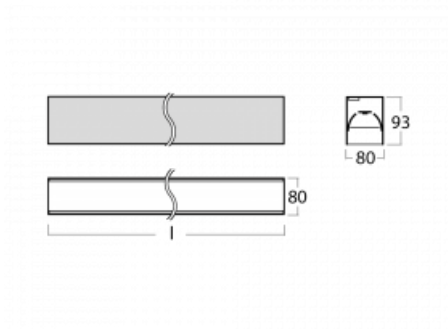

Luminaire

Lina80-S

05S-200B-30GGE/830, S

EPD®

Lina80-S luminaires are available in recessed, surface, suspended or wall mounted versions, including the illuminated corner segments. Lina80-S system luminaire can be used to create different shapes or long lines, with special joints that prevent any light to shine through, creating thus a seamless visual effect, suitable for small offices as well as big halls.

Technical drawing

Type of installation	Recessed, Surface, Wall mounted, Suspended, 3 circuit track
Light distribution	Direct
Luminaire shape	Linear
Colour of the luminaires	Silver
Material	Aluminium
Lifetime	L90/B50 50 000 hours
Warranty	5 years
Description of luminaires	Luminaire recessed/surface/wall mounted/suspended/3 circuit track
Dimensions (l × w × h mm)	1683 mm × 80 mm × 93 mm
Light source	LED MODUL
DIR optical system	MP PRO UGR
Luminous flux*	3970 lm
Colour Temperature	3000 K warm white
Luminous efficacy	127 lm/W
MacAdam Light source	2
Colour rendering index	80
UGR max. X=4H Y=8H, ρ=70,50,20	18.9