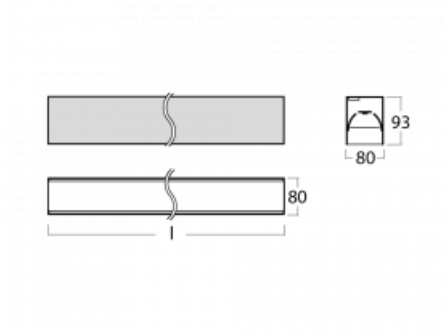

# Lina80-S

05S-200B-30GGD/840, S

Lina80-S luminaires are available in recessed, surface, suspended or wall mounted versions, including the illuminated corner segments. Lina80-S system luminaire can be used to create different shapes or long lines, with special joints that prevent any light to shine through, creating thus a seamless visual effect, suitable for small offices as well as big halls.

### Technical drawing

Type of installation	Recessed, Surface, Wall mounted, Suspended, 3 circuit track
Light distribution	Direct
Luminaire shape	Linear
Colour of the luminaires	Silver
Material	Aluminium
Lifetime	L90/B50 50 000 hours
Warranty	5 years
Description of luminaires	Luminaire recessed/surface/wall mounted/suspended/3 circuit track
Dimensions (l x w x h mm)	1683 mm x 80 mm x 93 mm
Light source	LED MODUL
DIR optical system	MP PRO UGR
Luminous flux*	4140 lm
Colour Temperature	4000 K cool white
Luminous efficacy	133 lm/W
MacAdam Light source	2
Colour rendering index	80
UGR max. X=4H Y=8H, ρ=70,50,20	19