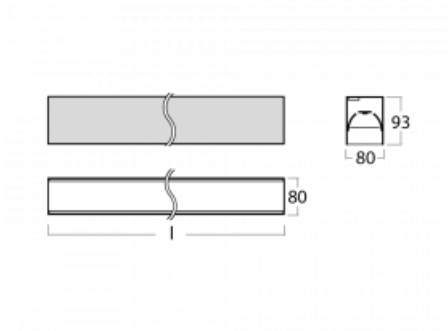

Luminaire

Lina80-S

05S-200B-30GGD/830, S

Lina80-S luminaires are available in recessed, surface, suspended or wall mounted versions, including the illuminated corner segments. Lina80-S system luminaire can be used to create different shapes or long lines, with special joints that prevent any light to shine through, creating thus a seamless visual effect, suitable for small offices as well as big halls.

Technical drawing

| | |
|-----------------------------------|---|
| Type of installation | Recessed, Surface, Wall mounted, Suspended, 3 circuit track |
| Light distribution | Direct |
| Luminaire shape | Linear |
| Colour of the luminaires | Silver |
| Material | Aluminium |
| Lifetime | L90/B50 50 000 hours |
| Warranty | 5 years |
| Description of luminaires | Luminaire recessed/surface/wall mounted/suspended/3 circuit track |
| Dimensions | 1683 mm × 80 mm × 93 mm |
| Light source | LED MODUL |
| Type of optical system | MP PRO UGR |
| Luminous flux* | 3970 lm |
| Colour Temperature | 3000 K warm white |
| Luminous efficacy | 127 lm/W |
| MacAdam Light source | 2 |
| Colour rendering index | 80 |
| UGR max. X=4H Y=8H, ρ=70,50,20 | 18.9 |