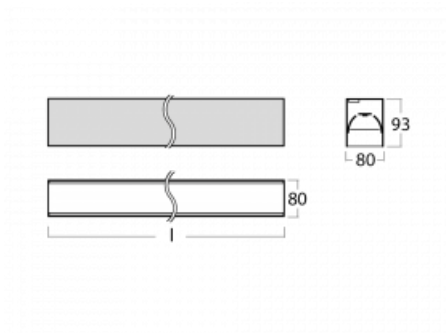

Luminaire

Lina80-S

05S-200B-25GGM3/830, S

EPD®

Lina80-S luminaires are available in recessed, surface, suspended or wall mounted versions, including the illuminated corner segments. Lina80-S system luminaire can be used to create different shapes or long lines, with special joints that prevent any light to shine through, creating thus a seamless visual effect, suitable for small offices as well as big halls.

Technical drawing

Type of installation	Recessed, Surface, Wall mounted, Suspended, 3 circuit track
Light distribution	Direct
Luminaire shape	Linear
Colour of the luminaires	Silver
Material	Aluminium
Lifetime	L90/B50 50 000 hours
Warranty	2 years
Description of luminaires	Luminaire recessed/surface/wall mounted/suspended/3 circuit track
Dimensions (l × w × h mm)	1403 mm × 80 mm × 93 mm
Light source	LED MODUL
DIR optical system	MP PRO UGR
Luminous flux*	3310 lm
Colour Temperature	3000 K warm white
Luminous efficacy	125 lm/W
MacAdam Light source	2
Colour rendering index	80
UGR max. X=4H Y=8H, ρ=70,50,20	18.9

00-20700, S
 2 pcs of wall fastening
 Lipo/Lina

00-20900, F
 bracket for installation
 of suspended type of
 profile as recessed
 trimless

00-21300, S
 Lipo80-S, Lina80-S -
 pendant profile for track
 luminaires; l = 1122mm

00-21301, S
 Lipo80-S, Lina80-S -
 pendant profile for track
 luminaires; l = 2242mm

00-51300, S
 set for suspension into
 3-phase track, non-
 dimmable luminaires

00-51301, S
 set for suspension into
 3-phase track, dimmable
 luminaires