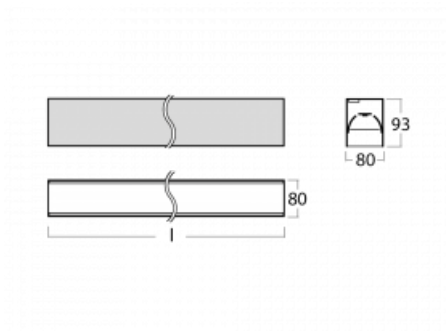

Luminaire

Lina80-S

05S-200B-25GGE/840, W

EPD®

Lina80-S luminaires are available in recessed, surface, suspended or wall mounted versions, including the illuminated corner segments. Lina80-S system luminaire can be used to create different shapes or long lines, with special joints that prevent any light to shine through, creating thus a seamless visual effect, suitable for small offices as well as big halls.

Technical drawing

Type of installation	Recessed, Surface, Wall mounted, Suspended, 3 circuit track
Light distribution	Direct
Luminaire shape	Linear
Colour of the luminaires	White
Material	Aluminium
Lifetime	L90/B50 50 000 hours
Warranty	5 years
Description of luminaires	Luminaire recessed/surface/wall mounted/suspended/3 circuit track
Dimensions (l × w × h mm)	1403 mm × 80 mm × 93 mm
Light source	LED MODUL
DIR optical system	MP PRO UGR
Luminous flux*	3450 lm
Colour Temperature	4000 K cool white
Luminous efficacy	130 lm/W
MacAdam Light source	2
Colour rendering index	80
UGR max. X=4H Y=8H, ρ=70,50,20	19

00-00352, W
 cable 3x0,75 2000mm,
 white

00-00358, W
 cable 3x0,75 4000mm,
 white

00-00360, W
 cable 3x0,75 6000mm,
 white

00-00363, K
 cable 5x1,5 2000mm

00-00364, K
 cable 5x1,5 4000mm

00-00365, K
 cable 5x1,5 6000mm

00-21300, W
 Lipo80-S, Lina80-S -
 pendant profile for track
 luminaires; l = 1122mm

00-21301, W
 Lipo80-S, Lina80-S -
 pendant profile for track
 luminaires; l = 2242mm

00-51300, W
 set for suspension into
 3-phase track, non-
 dimmable luminaires