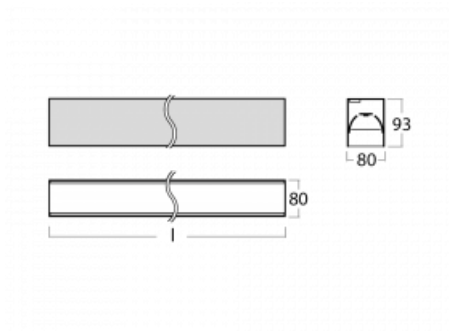

Luminaire

Lina80-S

05S-200B-25GGE/830, S

EPD®

Lina80-S luminaires are available in recessed, surface, suspended or wall mounted versions, including the illuminated corner segments. Lina80-S system luminaire can be used to create different shapes or long lines, with special joints that prevent any light to shine through, creating thus a seamless visual effect, suitable for small offices as well as big halls.

Technical drawing

Type of installation	Recessed, Surface, Wall mounted, Suspended, 3 circuit track
Light distribution	Direct
Luminaire shape	Linear
Colour of the luminaires	Silver
Material	Aluminium
Lifetime	L90/B50 50 000 hours
Warranty	5 years
Description of luminaires	Luminaire recessed/surface/wall mounted/suspended/3 circuit track
Dimensions (l × w × h mm)	1403 mm × 80 mm × 93 mm
Light source	LED MODUL
DIR optical system	MP PRO UGR
Luminous flux*	3310 lm
Colour Temperature	3000 K warm white
Luminous efficacy	125 lm/W
MacAdam Light source	2
Colour rendering index	80
UGR max. X=4H Y=8H, ρ=70,50,20	18.9

00-20900, F
 bracket for installation
 of suspended type of
 profile as recessed
 trimless

00-21300, S
 Lipo80-S, Lina80-S -
 pendant profile for track
 luminaires; l = 1122mm

00-21301, S
 Lipo80-S, Lina80-S -
 pendant profile for track
 luminaires; l = 2242mm