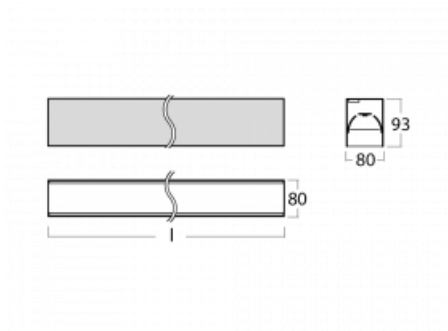

# Lina80-S

05S-200B-25GGD/840, W

EPD®

Lina80-S luminaires are available in recessed, surface, suspended or wall mounted versions, including the illuminated corner segments. Lina80-S system luminaire can be used to create different shapes or long lines, with special joints that prevent any light to shine through, creating thus a seamless visual effect, suitable for small offices as well as big halls.

## Technical drawing

Type of installation	Recessed, Surface, Wall mounted, Suspended, 3 circuit track
Light distribution	Direct
Luminaire shape	Linear
Colour of the luminaires	White
Material	Aluminium
Lifetime	L90/B50 50 000 hours
Warranty	5 years
Description of luminaires	Luminaire recessed/surface/wall mounted/suspended/3 circuit track
Dimensions	1403 mm × 80 mm × 93 mm
Light source	LED MODUL
Type of optical system	MP PRO UGR
Luminous flux*	3450 lm
Colour Temperature	4000 K cool white
Luminous efficacy	130 lm/W
MacAdam Light source	2
Colour rendering index	80
UGR max. X=4H Y=8H, ρ=70,50,20	19

**00-20700, W**  
 2 pcs of wall fastening  
 Lipo/Lina

**00-20900, F**  
 bracket for installation  
 of suspended type of  
 profile as recessed  
 trimless

**00-21300, W**  
 Lipo80-S, Lina80-S -  
 pendant profile for track  
 luminaires; l = 1122mm

**00-21301, W**  
 Lipo80-S, Lina80-S -  
 pendant profile for track  
 luminaires; l = 2242mm

**00-51300, W**  
 set for suspension into  
 3-phase track, non-  
 dimmable luminaires

**00-51301, W**  
 set for suspension into  
 3-phase track, dimmable  
 luminaires