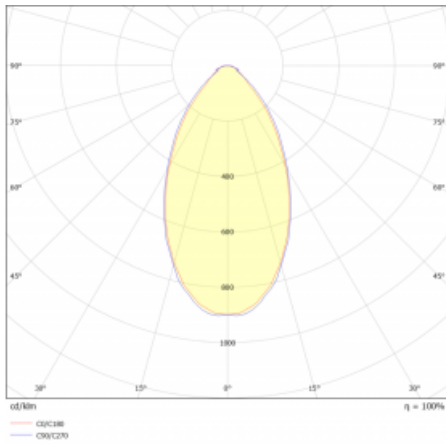

Curve

Luminaire power input* 26.5 W

Connection of the luminaires DALI

Electrical voltage 220-240V

Frequency 50/60Hz

⊕ CE IP 40

*±10 %