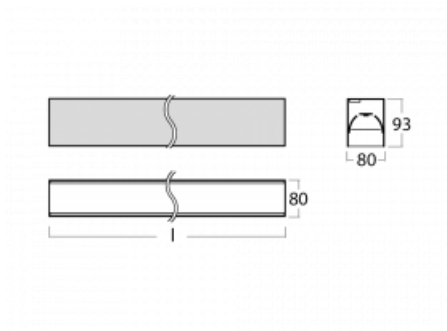

Luminaire

Lina80-S

05S-200B-25GGD/840, S

EPD®

Lina80-S luminaires are available in recessed, surface, suspended or wall mounted versions, including the illuminated corner segments. Lina80-S system luminaire can be used to create different shapes or long lines, with special joints that prevent any light to shine through, creating thus a seamless visual effect, suitable for small offices as well as big halls.

Technical drawing

Type of installation	Recessed, Surface, Wall mounted, Suspended, 3 circuit track
Light distribution	Direct
Luminaire shape	Linear
Colour of the luminaires	Silver
Material	Aluminium
Lifetime	L90/B50 50 000 hours
Warranty	5 years
Description of luminaires	Luminaire recessed/surface/wall mounted/suspended/3 circuit track
Dimensions	1403 mm × 80 mm × 93 mm
Light source	LED MODUL
Type of optical system	MP PRO UGR
Luminous flux*	3450 lm
Colour Temperature	4000 K cool white
Luminous efficacy	130 lm/W
MacAdam Light source	2
Colour rendering index	80
UGR max. X=4H Y=8H, ρ=70,50,20	19

00-20900, F
 bracket for installation
 of suspended type of
 profile as recessed
 trimless

00-21300, S
 Lipo80-S, Lina80-S -
 pendant profile for track
 luminaires; l = 1122mm

00-21301, S
 Lipo80-S, Lina80-S -
 pendant profile for track
 luminaires; l = 2242mm