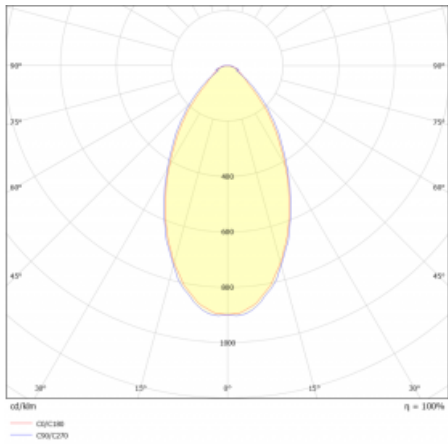

Curve

Luminaire power input* 26.5 W

Connection of the luminaires DALI

Electrical voltage 220-240V

Frequency 50/60Hz

⊕ CE IP 40

*±10 %