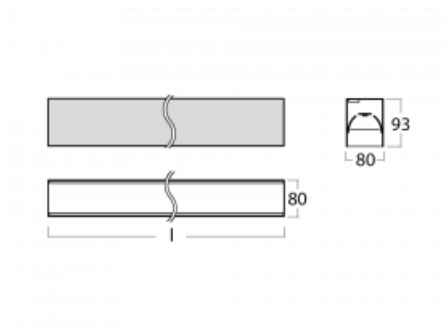

# Lina80-S

05S-200B-25GGD/840, B

EPD®

Lina80-S luminaires are available in recessed, surface, suspended or wall mounted versions, including the illuminated corner segments. Lina80-S system luminaire can be used to create different shapes or long lines, with special joints that prevent any light to shine through, creating thus a seamless visual effect, suitable for small offices as well as big halls.

## Technical drawing

Type of installation	Recessed, Surface, Wall mounted, Suspended, 3 circuit track
Light distribution	Direct
Luminaire shape	Linear
Colour of the luminaires	Black
Material	Aluminium
Lifetime	L90/B50 50 000 hours
Warranty	5 years
Description of luminaires	Luminaire recessed/surface/wall mounted/suspended/3 circuit track
Dimensions	1403 mm × 80 mm × 93 mm
Light source	LED MODUL
Type of optical system	MP PRO UGR
Luminous flux*	3450 lm
Colour Temperature	4000 K cool white
Luminous efficacy	130 lm/W
MacAdam Light source	2
Colour rendering index	80
UGR max. X=4H Y=8H, ρ=70,50,20	19