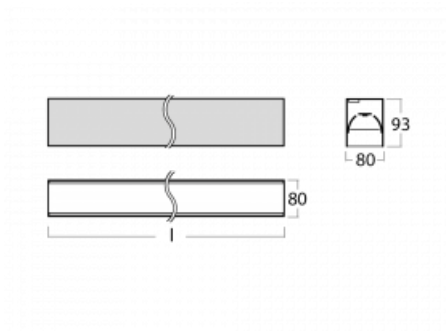

Luminaire

Lina80-S

05S-200B-20GGM3/840, W

EPD®

Lina80-S luminaires are available in recessed, surface, suspended or wall mounted versions, including the illuminated corner segments. Lina80-S system luminaire can be used to create different shapes or long lines, with special joints that prevent any light to shine through, creating thus a seamless visual effect, suitable for small offices as well as big halls.

Technical drawing

Type of installation	Recessed, Surface, Wall mounted, Suspended, 3 circuit track
Light distribution	Direct
Luminaire shape	Linear
Colour of the luminaires	White
Material	Aluminium
Lifetime	L90/B50 50 000 hours
Warranty	2 years
Description of luminaires	Luminaire recessed/surface/wall mounted/suspended/3 circuit track
Dimensions (l × w × h mm)	1122 mm × 80 mm × 93 mm
Light source	LED MODUL
DIR optical system	MP PRO UGR
Luminous flux*	2760 lm
Colour Temperature	4000 K cool white
Luminous efficacy	127 lm/W
MacAdam Light source	2
Colour rendering index	80
UGR max. X=4H Y=8H, ρ=70,50,20	19

00-20700, W
 2 pcs of wall fastening
 Lipo/Lina

00-20900, F
 bracket for installation
 of suspended type of
 profile as recessed
 trimless

00-21300, W
 Lipo80-S, Lina80-S -
 pendant profile for track
 luminaires; l = 1122mm

00-21301, W
 Lipo80-S, Lina80-S -
 pendant profile for track
 luminaires; l = 2242mm

00-51300, W
 set for suspension into
 3-phase track, non-
 dimmable luminaires

00-51301, W
 set for suspension into
 3-phase track, dimmable
 luminaires