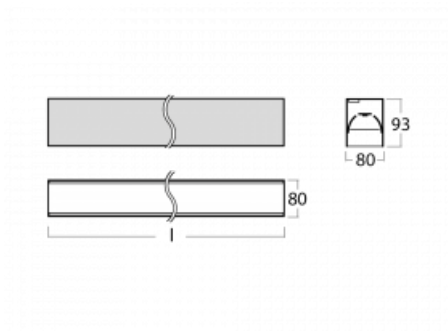

# Lina80-S

05S-200B-20GGM3/840, W

EPD®

Lina80-S luminaires are available in recessed, surface, suspended or wall mounted versions, including the illuminated corner segments. Lina80-S system luminaire can be used to create different shapes or long lines, with special joints that prevent any light to shine through, creating thus a seamless visual effect, suitable for small offices as well as big halls.

## Technical drawing

Type of installation	Recessed, Surface, Wall mounted, Suspended, 3 circuit track
Light distribution	Direct
Luminaire shape	Linear
Colour of the luminaires	White
Material	Aluminium
Lifetime	L90/B50 50 000 hours
Warranty	2 years
Description of luminaires	Luminaire recessed/surface/wall mounted/suspended/3 circuit track
Dimensions	1122 mm × 80 mm × 93 mm
Light source	LED MODUL
Type of optical system	MP PRO UGR
Luminous flux*	2760 lm
Colour Temperature	4000 K cool white
Luminous efficacy	127 lm/W
MacAdam Light source	2
Colour rendering index	80
UGR max. X=4H Y=8H, ρ=70,50,20	19

**00-20700, W**  
 2 pcs of wall fastening  
 Lipo/Lina

**00-20900, F**  
 bracket for installation  
 of suspended type of  
 profile as recessed  
 trimless

**00-21300, W**  
 Lipo80-S, Lina80-S -  
 pendant profile for track  
 luminaires; l = 1122mm

**00-21301, W**  
 Lipo80-S, Lina80-S -  
 pendant profile for track  
 luminaires; l = 2242mm

**00-51300, W**  
 set for suspension into  
 3-phase track, non-  
 dimmable luminaires

**00-51301, W**  
 set for suspension into  
 3-phase track, dimmable  
 luminaires