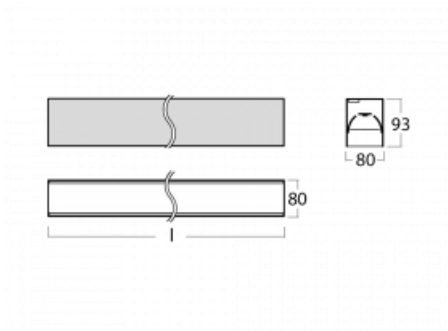

Luminaire

Lina80-S

05S-200B-20GGE/840, W

EPD®

Lina80-S luminaires are available in recessed, surface, suspended or wall mounted versions, including the illuminated corner segments. Lina80-S system luminaire can be used to create different shapes or long lines, with special joints that prevent any light to shine through, creating thus a seamless visual effect, suitable for small offices as well as big halls.

Technical drawing

Type of installation	Recessed, Surface, Wall mounted, Suspended, 3 circuit track
Light distribution	Direct
Luminaire shape	Linear
Colour of the luminaires	White
Material	Aluminium
Lifetime	L90/B50 50 000 hours
Warranty	5 years
Description of luminaires	Luminaire recessed/surface/wall mounted/suspended/3 circuit track
Dimensions (l × w × h mm)	1122 mm × 80 mm × 93 mm
Light source	LED MODUL
DIR optical system	MP PRO UGR
Luminous flux*	2760 lm
Colour Temperature	4000 K cool white
Luminous efficacy	127 lm/W
MacAdam Light source	2
Colour rendering index	80
UGR max. X=4H Y=8H, ρ=70,50,20	19

00-00352, W
 cable 3x0,75 2000mm,
 white

00-00358, W
 cable 3x0,75 4000mm,
 white

00-00360, W
 cable 3x0,75 6000mm,
 white

00-00363, K
 cable 5x1,5 2000mm

00-00364, K
 cable 5x1,5 4000mm

00-00365, K
 cable 5x1,5 6000mm

00-21300, W
 Lipo80-S, Lina80-S -
 pendant profile for track
 luminaires; l = 1122mm

00-21301, W
 Lipo80-S, Lina80-S -
 pendant profile for track
 luminaires; l = 2242mm

00-51300, W
 set for suspension into
 3-phase track, non-
 dimmable luminaires