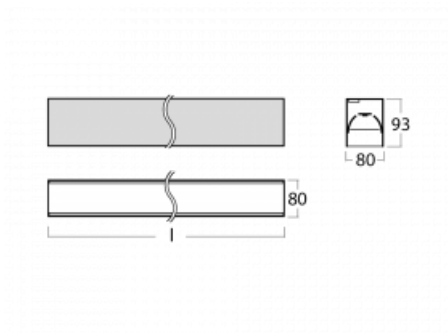

Luminaire

Lina80-S

05S-200B-20GGE/830, W

EPD®

Lina80-S luminaires are available in recessed, surface, suspended or wall mounted versions, including the illuminated corner segments. Lina80-S system luminaire can be used to create different shapes or long lines, with special joints that prevent any light to shine through, creating thus a seamless visual effect, suitable for small offices as well as big halls.

Technical drawing

Type of installation	Recessed, Surface, Wall mounted, Suspended, 3 circuit track
Light distribution	Direct
Luminaire shape	Linear
Colour of the luminaires	White
Material	Aluminium
Lifetime	L90/B50 50 000 hours
Warranty	5 years
Description of luminaires	Luminaire recessed/surface/wall mounted/suspended/3 circuit track
Dimensions	1122 mm × 80 mm × 93 mm
Light source	LED MODUL
Type of optical system	MP PRO UGR
Luminous flux*	2650 lm
Colour Temperature	3000 K warm white
Luminous efficacy	122 lm/W
MacAdam Light source	2
Colour rendering index	80
UGR max. X=4H Y=8H, ρ=70,50,20	18.9

00-00352, K
cable 3x0,75 2000mm

00-00358, K
cable 3x0,75 4000mm

00-00360, K
cable 3x0,75 6000mm

00-00363, K
cable 5x1,5 2000mm

00-00364, K
cable 5x1,5 4000mm

00-00365, K
cable 5x1,5 6000mm

00-00370, W
ceiling cup 80x80x32mm

00-21300, W
Lipo80-S, Lina80-S -
pendant profile for track
luminaires; l = 1122mm

00-21301, W
Lipo80-S, Lina80-S -
pendant profile for track
luminaires; l = 2242mm

00-51300, W
set for suspension into
3-phase track, non-
dimmable luminaires