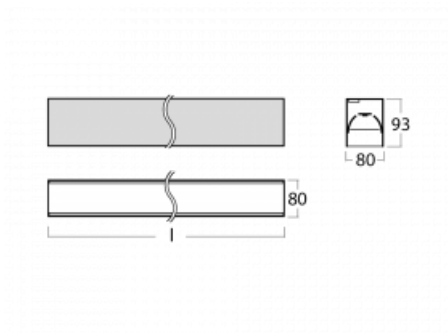

Luminaire

Lina80-S

05S-200B-20GGE/830, S

EPD®

Lina80-S luminaires are available in recessed, surface, suspended or wall mounted versions, including the illuminated corner segments. Lina80-S system luminaire can be used to create different shapes or long lines, with special joints that prevent any light to shine through, creating thus a seamless visual effect, suitable for small offices as well as big halls.

Technical drawing

Type of installation	Recessed, Surface, Wall mounted, Suspended, 3 circuit track
Light distribution	Direct
Luminaire shape	Linear
Colour of the luminaires	Silver
Material	Aluminium
Lifetime	L90/B50 50 000 hours
Warranty	5 years
Description of luminaires	Luminaire recessed/surface/wall mounted/suspended/3 circuit track
Dimensions	1122 mm × 80 mm × 93 mm
Light source	LED MODUL
Type of optical system	MP PRO UGR
Luminous flux*	2650 lm
Colour Temperature	3000 K warm white
Luminous efficacy	122 lm/W
MacAdam Light source	2
Colour rendering index	80
UGR max. X=4H Y=8H, ρ=70,50,20	18.9

00-00352, K
 cable 3x0,75 2000mm

00-00358, K
 cable 3x0,75 4000mm

00-00360, K
 cable 3x0,75 6000mm

00-00363, K
 cable 5x1,5 2000mm

00-00364, K
 cable 5x1,5 4000mm

00-00365, K
 cable 5x1,5 6000mm

00-00370, S
 ceiling cup 80x80x32mm

00-21300, S
 Lipo80-S, Lina80-S -
 pendant profile for track
 luminaires; l = 1122mm

00-21301, S
 Lipo80-S, Lina80-S -
 pendant profile for track
 luminaires; l = 2242mm

00-51300, S
 set for suspension into
 3-phase track, non-
 dimmable luminaires