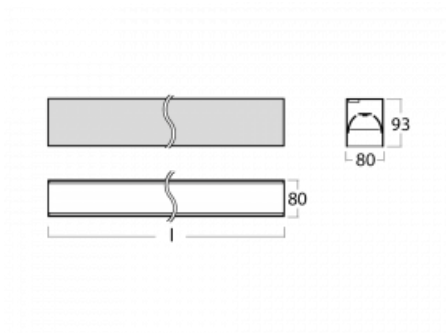

# Lina80-S

05S-200B-20GGD/840, W

Lina80-S luminaires are available in recessed, surface, suspended or wall mounted versions, including the illuminated corner segments. Lina80-S system luminaire can be used to create different shapes or long lines, with special joints that prevent any light to shine through, creating thus a seamless visual effect, suitable for small offices as well as big halls.

**Technical drawing**

Type of installation	Recessed, Surface, Wall mounted, Suspended, 3 circuit track
Light distribution	Direct
Luminaire shape	Linear
Colour of the luminaires	White
Material	Aluminium
Lifetime	L90/B50 50 000 hours
Warranty	5 years
Description of luminaires	Luminaire recessed/surface/wall mounted/suspended/3 circuit track
Dimensions (l × w × h mm)	1122 mm × 80 mm × 93 mm
Light source	LED MODUL
DIR optical system	MP PRO UGR
Luminous flux*	2760 lm
Colour Temperature	4000 K cool white
Luminous efficacy	127 lm/W
MacAdam Light source	2
Colour rendering index	80
UGR max. X=4H Y=8H, ρ=70,50,20	19

**00-21300, W**  
 Lipo80-S, Lina80-S -  
 pendant profile for track  
 luminaires; l = 1122mm

**00-21301, W**  
 Lipo80-S, Lina80-S -  
 pendant profile for track  
 luminaires; l = 2242mm

**00-51300, W**  
 set for suspension into  
 3-phase track, non-  
 dimmable luminaires