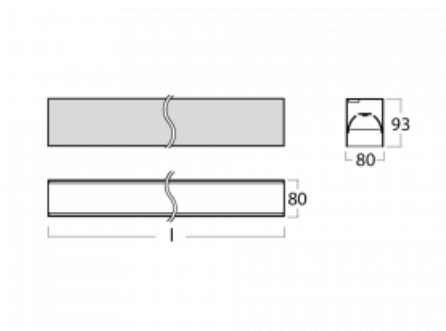

Luminaire

Lina80-S

05S-200B-20GGD/830, S

Lina80-S luminaires are available in recessed, surface, suspended or wall mounted versions, including the illuminated corner segments. Lina80-S system luminaire can be used to create different shapes or long lines, with special joints that prevent any light to shine through, creating thus a seamless visual effect, suitable for small offices as well as big halls.

Technical drawing

Type of installation	Recessed, Surface, Wall mounted, Suspended, 3 circuit track
Light distribution	Direct
Luminaire shape	Linear
Colour of the luminaires	Silver
Material	Aluminium
Lifetime	L90/B50 50 000 hours
Warranty	5 years
Description of luminaires	Luminaire recessed/surface/wall mounted/suspended/3 circuit track
Dimensions (l × w × h mm)	1122 mm × 80 mm × 93 mm
Light source	LED MODUL
DIR optical system	MP PRO UGR
Luminous flux*	2650 lm
Colour Temperature	3000 K warm white
Luminous efficacy	122 lm/W
MacAdam Light source	2
Colour rendering index	80
UGR max. X=4H Y=8H, ρ=70,50,20	18.9

00-00355, K
 cable 5x0,75 2000mm,
 transparent

00-00356, K
 cable 5x0,75 4000mm,
 transparent

00-00357, K
 cable 5x0,75 6000mm,
 transparent

00-00363, K
 cable 5x1,5 2000mm

00-00364, K
 cable 5x1,5 4000mm

00-21301, S
 Lipo80-S, Lina80-S -
 pendant profile for track
 luminaires; l = 2242mm

00-51300, S
 set for suspension into
 3-phase track, non-
 dimmable luminaires

00-51301, S
 set for suspension into
 3-phase track, dimmable
 luminaires