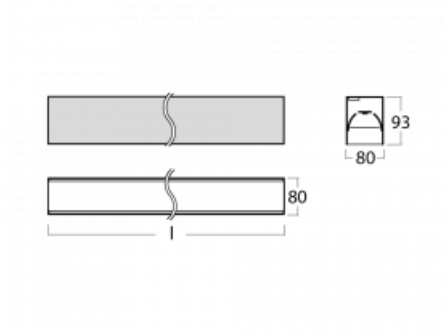

Luminaire

Lina80-S

05S-200B-20GGD/830, B

Lina80-S luminaires are available in recessed, surface, suspended or wall mounted versions, including the illuminated corner segments. Lina80-S system luminaire can be used to create different shapes or long lines, with special joints that prevent any light to shine through, creating thus a seamless visual effect, suitable for small offices as well as big halls.

Technical drawing

Type of installation	Recessed, Surface, Wall mounted, Suspended, 3 circuit track
Light distribution	Direct
Luminaire shape	Linear
Colour of the luminaires	Black
Material	Aluminium
Lifetime	L90/B50 50 000 hours
Warranty	5 years
Description of luminaires	Luminaire recessed/surface/wall mounted/suspended/3 circuit track
Dimensions	1122 mm × 80 mm × 93 mm
Light source	LED MODUL
Type of optical system	MP PRO UGR
Luminous flux*	2650 lm
Colour Temperature	3000 K warm white
Luminous efficacy	122 lm/W
MacAdam Light source	2
Colour rendering index	80
UGR max. X=4H Y=8H, ρ=70,50,20	18.9