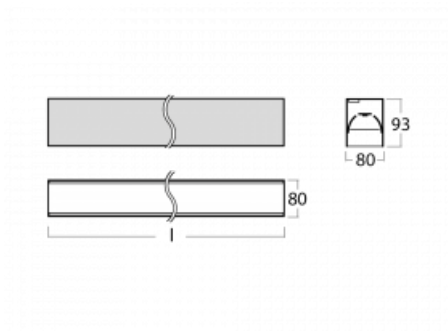

Luminaire

Lina80-S

05S-200B-15GGM3/840, W

EPD®

Lina80-S luminaires are available in recessed, surface, suspended or wall mounted versions, including the illuminated corner segments. Lina80-S system luminaire can be used to create different shapes or long lines, with special joints that prevent any light to shine through, creating thus a seamless visual effect, suitable for small offices as well as big halls.

Technical drawing

Type of installation	Recessed, Surface, Wall mounted, Suspended, 3 circuit track
Light distribution	Direct
Luminaire shape	Linear
Colour of the luminaires	White
Material	Aluminium
Lifetime	L90/B50 50 000 hours
Warranty	2 years
Description of luminaires	Luminaire recessed/surface/wall mounted/suspended/3 circuit track
Dimensions	842 mm × 80 mm × 93 mm
Light source	LED MODUL
Type of optical system	MP PRO UGR
Luminous flux*	2070 lm
Colour Temperature	4000 K cool white
Luminous efficacy	127 lm/W
MacAdam Light source	2
Colour rendering index	80
UGR max. X=4H Y=8H, ρ=70,50,20	19

Installation instructions

Photos

Accessories

00-00200, N
 straight connector

00-00300, N
 wire suspension
 2000mm

00-00301, N
 wire suspension
 4000mm

00-00302, N
 wire suspension
 6000mm

00-00363, K
 cable 5x1,5 2000mm

00-20900, F
 bracket for installation
 of suspended type of
 profile as recessed
 trimless

00-21300, W
 Lipo80-S, Lina80-S -
 pendant profile for track
 luminaires; l = 1122mm

00-21301, W
 Lipo80-S, Lina80-S -
 pendant profile for track
 luminaires; l = 2242mm