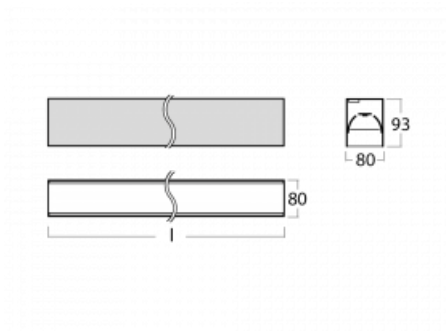

# Lina80-S

05S-200B-15GGM3/840, W

EPD®

Lina80-S luminaires are available in recessed, surface, suspended or wall mounted versions, including the illuminated corner segments. Lina80-S system luminaire can be used to create different shapes or long lines, with special joints that prevent any light to shine through, creating thus a seamless visual effect, suitable for small offices as well as big halls.

## Technical drawing

Type of installation	Recessed, Surface, Wall mounted, Suspended, 3 circuit track
Light distribution	Direct
Luminaire shape	Linear
Colour of the luminaires	White
Material	Aluminium
Lifetime	L90/B50 50 000 hours
Warranty	2 years
Description of luminaires	Luminaire recessed/surface/wall mounted/suspended/3 circuit track
Dimensions (l × w × h mm)	842 mm × 80 mm × 93 mm
Light source	LED MODUL
DIR optical system	MP PRO UGR
Luminous flux*	2070 lm
Colour Temperature	4000 K cool white
Luminous efficacy	127 lm/W
MacAdam Light source	2
Colour rendering index	80
UGR max. X=4H Y=8H, ρ=70,50,20	19

**00-20700, W**  
2 pcs of wall fastening  
Lipo/Lina

**00-20900, F**  
bracket for installation  
of suspended type of  
profile as recessed  
trimless

**00-21300, W**  
Lipo80-S, Lina80-S -  
pendant profile for track  
luminaires; l = 1122mm

**00-21301, W**  
Lipo80-S, Lina80-S -  
pendant profile for track  
luminaires; l = 2242mm

**00-51300, W**  
set for suspension into  
3-phase track, non-  
dimmable luminaires

**00-51301, W**  
set for suspension into  
3-phase track, dimmable  
luminaires