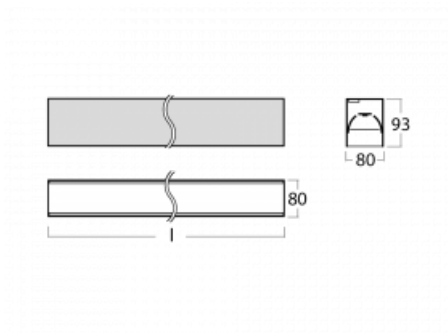

# Lina80-S

05S-200B-15GGM3/840, S

EPD®

Lina80-S luminaires are available in recessed, surface, suspended or wall mounted versions, including the illuminated corner segments. Lina80-S system luminaire can be used to create different shapes or long lines, with special joints that prevent any light to shine through, creating thus a seamless visual effect, suitable for small offices as well as big halls.

## Technical drawing

Type of installation	Recessed, Surface, Wall mounted, Suspended, 3 circuit track
Light distribution	Direct
Luminaire shape	Linear
Colour of the luminaires	Silver
Material	Aluminium
Lifetime	L90/B50 50 000 hours
Warranty	2 years
Description of luminaires	Luminaire recessed/surface/wall mounted/suspended/3 circuit track
Dimensions	842 mm × 80 mm × 93 mm
Light source	LED MODUL
Type of optical system	MP PRO UGR
Luminous flux*	2070 lm
Colour Temperature	4000 K cool white
Luminous efficacy	127 lm/W
MacAdam Light source	2
Colour rendering index	80
UGR max. X=4H Y=8H, ρ=70,50,20	19

**00-20700, S**  
 2 pcs of wall fastening  
 Lipo/Lina

**00-20900, F**  
 bracket for installation  
 of suspended type of  
 profile as recessed  
 trimless

**00-21300, S**  
 Lipo80-S, Lina80-S -  
 pendant profile for track  
 luminaires; l = 1122mm

**00-21301, S**  
 Lipo80-S, Lina80-S -  
 pendant profile for track  
 luminaires; l = 2242mm

**00-51300, S**  
 set for suspension into  
 3-phase track, non-  
 dimmable luminaires

**00-51301, S**  
 set for suspension into  
 3-phase track, dimmable  
 luminaires