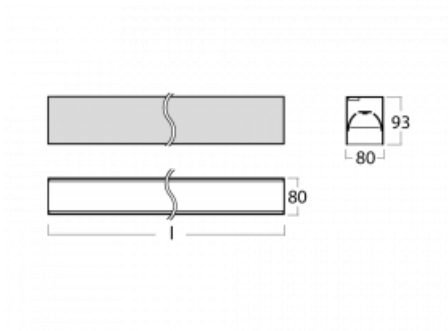

Luminaire

Lina80-S

05S-200B-15GGM3/840, B

EPD®

Lina80-S luminaires are available in recessed, surface, suspended or wall mounted versions, including the illuminated corner segments. Lina80-S system luminaire can be used to create different shapes or long lines, with special joints that prevent any light to shine through, creating thus a seamless visual effect, suitable for small offices as well as big halls.

Technical drawing

Type of installation	Recessed, Surface, Wall mounted, Suspended, 3 circuit track
Light distribution	Direct
Luminaire shape	Linear
Colour of the luminaires	Black
Material	Aluminium
Lifetime	L90/B50 50 000 hours
Warranty	2 years
Description of luminaires	Luminaire recessed/surface/wall mounted/suspended/3 circuit track
Dimensions	842 mm × 80 mm × 93 mm
Light source	LED MODUL
Type of optical system	MP PRO UGR
Luminous flux*	2070 lm
Colour Temperature	4000 K cool white
Luminous efficacy	127 lm/W
MacAdam Light source	2
Colour rendering index	80
UGR max. X=4H Y=8H, ρ=70,50,20	19

00-20900, F
 bracket for installation
 of suspended type of
 profile as recessed
 trimless

00-21300, B
 Lipo80-S, Lina80-S -
 pendant profile for track
 luminaires; l = 1122mm

00-21301, B
 Lipo80-S, Lina80-S -
 pendant profile for track
 luminaires; l = 2242mm