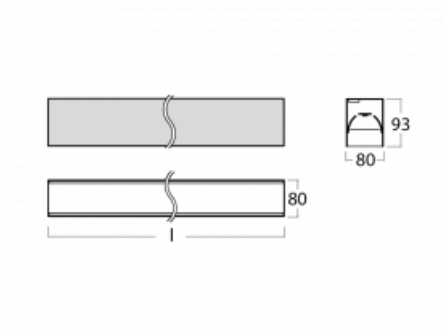

Luminaire

Lina80-S

05S-200B-15GGM3/830, W

EPD®

Lina80-S luminaires are available in recessed, surface, suspended or wall mounted versions, including the illuminated corner segments. Lina80-S system luminaire can be used to create different shapes or long lines, with special joints that prevent any light to shine through, creating thus a seamless visual effect, suitable for small offices as well as big halls.

Technical drawing

Type of installation	Recessed, Surface, Wall mounted, Suspended, 3 circuit track
Light distribution	Direct
Luminaire shape	Linear
Colour of the luminaires	White
Material	Aluminium
Lifetime	L90/B50 50 000 hours
Warranty	2 years
Description of luminaires	Luminaire recessed/surface/wall mounted/suspended/3 circuit track
Dimensions	842 mm × 80 mm × 93 mm
Light source	LED MODUL
Type of optical system	MP PRO UGR
Luminous flux*	1980 lm
Colour Temperature	3000 K warm white
Luminous efficacy	121 lm/W
MacAdam Light source	2
Colour rendering index	80
UGR max. X=4H Y=8H, ρ=70,50,20	18.9

00-20900, F
 bracket for installation
 of suspended type of
 profile as recessed
 trimless

00-21300, W
 Lipo80-S, Lina80-S -
 pendant profile for track
 luminaires; l = 1122mm

00-21301, W
 Lipo80-S, Lina80-S -
 pendant profile for track
 luminaires; l = 2242mm