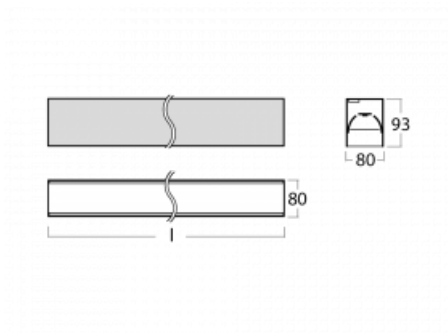

Luminaire

Lina80-S

05S-200B-15GGM3/830, S

EPD®

Lina80-S luminaires are available in recessed, surface, suspended or wall mounted versions, including the illuminated corner segments. Lina80-S system luminaire can be used to create different shapes or long lines, with special joints that prevent any light to shine through, creating thus a seamless visual effect, suitable for small offices as well as big halls.

Technical drawing

Type of installation	Recessed, Surface, Wall mounted, Suspended, 3 circuit track
Light distribution	Direct
Luminaire shape	Linear
Colour of the luminaires	Silver
Material	Aluminium
Lifetime	L90/B50 50 000 hours
Warranty	2 years
Description of luminaires	Luminaire recessed/surface/wall mounted/suspended/3 circuit track
Dimensions	842 mm × 80 mm × 93 mm
Light source	LED MODUL
Type of optical system	MP PRO UGR
Luminous flux*	1980 lm
Colour Temperature	3000 K warm white
Luminous efficacy	121 lm/W
MacAdam Light source	2
Colour rendering index	80
UGR max. X=4H Y=8H, ρ=70,50,20	18.9

00-20900, F
 bracket for installation
 of suspended type of
 profile as recessed
 trimless

00-21300, S
 Lipo80-S, Lina80-S -
 pendant profile for track
 luminaires; l = 1122mm

00-21301, S
 Lipo80-S, Lina80-S -
 pendant profile for track
 luminaires; l = 2242mm